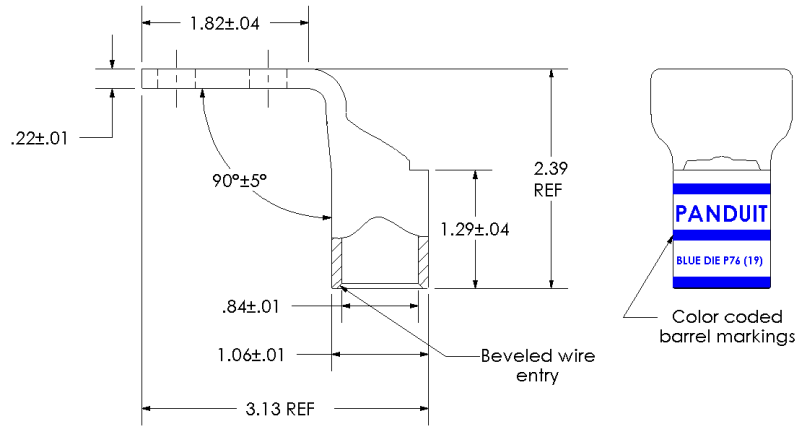

## Excellent Integrated System Limited

Stocking Distributor

Click to view price, real time Inventory, Delivery & Lifecycle Information:

[Panduit](#)  
[LCDX350-38DF-6](#)

For any questions, you can email us directly:  
[sales@integrated-circuit.com](mailto:sales@integrated-circuit.com)

THIS COPY IS PROVIDED ON A RESTRICTED BASIS AND IS NOT TO BE USED IN ANY WAY DETRIMENTAL TO THE INTERESTS OF PANDUIT CORP.

Material	High Conductivity Seamless Copper Tube
Plating	Electro-Tin
Wire Size	350 STR/FLEX
Wire Type	Stranded Copper: Class: G, H, I, K, M, Locomotive
Wire Strip Length	1-3/8 in.
Stud Size	3/8 in.
UL Listed Wire Connector	Yes, for applications up to 35kv. Consult cable manufacturer for voltage stress relief instructions with applications greater than 2000 volts.
UL Temperature Rating	90° C
C.S.A Certified Wire Connector	Yes
Panduit Color Code on Barrel	BLUE
Panduit Die Index No. on Barrel	P76
Alternate Industry Die Index No. ( ) on Barrel	(19)

				<b>PANDUIT CORP. TINLEY PARK, ILLINOIS</b>	
				LCDX350-38DF-6 Copper Lug - Two-Hole, Standard Flex Barrel, 90° Angle Tongue	
00	6/03	SAC	SAC	RELEASED	10850
REV	DATE	BY	CHK	DESCRIPTION	ECN
					SCALE N/A
				DRAWING NO / CAD FILE	LCDX350-38DF-CUST