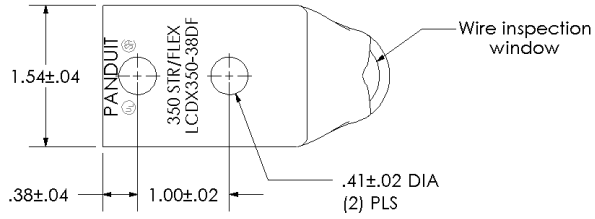

THIS COPY IS PROVIDED ON A RESTRICTED BASIS AND IS NOT TO BE USED IN ANY WAY DETRIMENTAL TO THE INTERESTS OF PANDUIT CORP.

Material	High Conductivity Seamless Copper Tube
Plating	Electro-Tin
Wire Size	350 STR/FLEX
Wire Type	Stranded Copper: Class: G, H, I, K, M, Locomotive
Wire Strip Length	1-3/8 in.
Stud Size	3/8 in.
UL Listed Wire Connector	Yes, for applications up to 35kv. Consult cable manufacturer for voltage stress relief instructions with applications greater than 2000 volts.
UL Temperature Rating	90° C
C.S.A Certified Wire Connector	Yes
Panduit Color Code on Barrel	BLUE
Panduit Die Index No. on Barrel	P76
Alternate Industry Die Index No. ( ) on Barrel	(19)

				<b>PANDUIT CORP. TINLEY PARK, ILLINOIS</b>	
				LCDX350-38DF-6 Copper Lug - Two-Hole, Standard Flex Barrel, 90° Angle Tongue	
00	6/03	SAC	SAC	RELEASED	10850
REV	DATE	BY	CHK	DESCRIPTION	ECN
					SCALE N/A
				DRAWING NO / CAD FILE	LCDX350-38DF-CUST