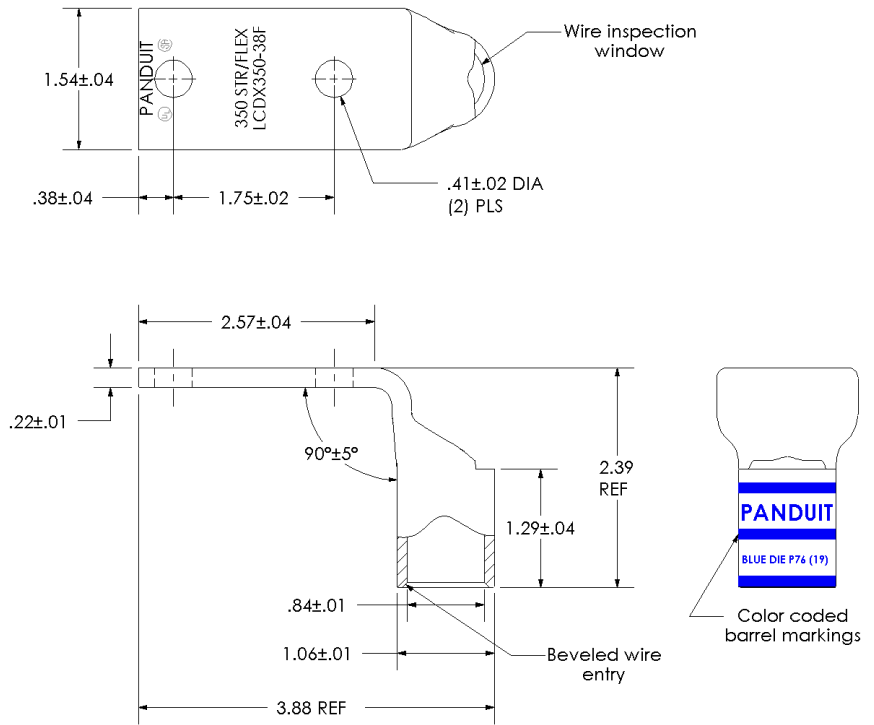

[sales@integrated-circuit.com](mailto:sales@integrated-circuit.com)

THIS COPY IS PROVIDED ON A RESTRICTED BASIS AND IS NOT TO BE USED IN ANY WAY DETRIMENTAL TO THE INTERESTS OF PANDUIT CORP.

Material	High Conductivity Seamless Copper Tube
Plating	Electro-Tin
Wire Size	350 STR/FLEX
Wire Type	Stranded Copper: Class: G, H, I, K, M, Locomotive
Wire Strip Length	1-3/8 in.
Stud Size	3/8 in.
UL Listed Wire Connector	Yes, for applications up to 35kv. Consult cable manufacturer for voltage stress relief instructions with applications greater than 2000 volts.
UL Temperature Rating	90 ° C
C.S.A Certified Wire Connector	Yes
Panduit Color Code on Barrel	BLUE
Panduit Die Index No. on Barrel	P76
Alternate Industry Die Index No. ( ) on Barrel	(19)

				<b>PANDUIT CORP. TINLEY PARK, ILLINOIS</b>	
				LCDX350-38F-6 Copper Lug - Two-Hole, Standard Flex Barrel, 90° Angle Tongue	
00	6/03	SAC	SAC	RELEASED	10850
REV	DATE	BY	CHK	DESCRIPTION	ECN
					SCALE N/A
				DRAWING NO / CAD FILE LCDX350-38F-CUST	