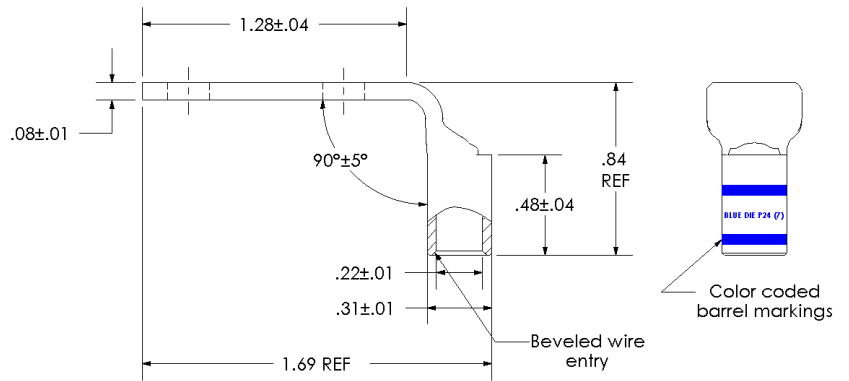

sales@integrated-circuit.com

THIS COPY IS PROVIDED ON A RESTRICTED BASIS AND IS NOT TO BE USED IN ANY WAY DETRIMENTAL TO THE INTERESTS OF PANDUIT CORP.

Material	High Conductivity Seamless Copper Tube
Plating	Electro-Tin
Wire Size	6 STR/FLEX
Wire Type	Stranded Copper: Class B & C, Compact, Class G, H, I, K, M, Locomotive
Wire Strip Length	9/16 in.
Stud Size	#10
UL Listed Wire Connector	Yes, for applications up to 35kv. Consult cable manufacturer for voltage stress relief instructions with applications greater than 2000 volts.
UL Temperature Rating	90 ° C
C.S.A Certified Wire Connector	Yes
Panduit Color Code on Barrel	BLUE
Panduit Die Index No. on Barrel	P24
Alternate Industry Die Index No. () on Barrel	(7)

				PANDUIT CORP. TINLEY PARK, ILLINOIS	
				LCDX6-10BF-L Copper Lug - Two-Hole, Standard Flex Barrel, 90° Angle Tongue	
00	6/03	SAC	SAC	RELEASED	10850
REV	DATE	BY	CHK	DESCRIPTION	ECN
					SCALE N/A
				DRAWING NO / CAD FILE	LCDX6-10BF-CUST