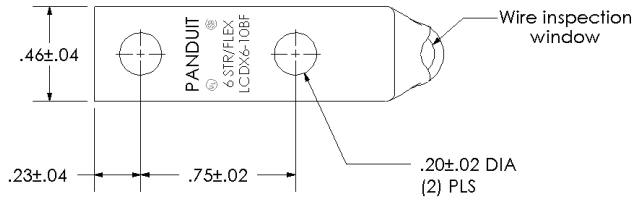

sales@integrated-circuit.com

THIS COPY IS PROVIDED ON A RESTRICTED BASIS AND IS NOT TO BE USED IN ANY WAY DETRIMENTAL TO THE INTERESTS OF PANDUIT CORP.

Material	High Conductivity Seamless Copper Tube
Plating	Electro-Tin
Wire Size	6 STR/FLEX
Wire Type	Stranded Copper: Class B & C, Compact, Class G, H, I, K, M, Locomotive
Wire Strip Length	9/16 in.
Stud Size	#10
UL Listed Wire Connector	Yes, for applications up to 35kv. Consult cable manufacturer for voltage stress relief instructions with applications greater than 2000 volts.
UL Temperature Rating	90 ° C
C.S.A Certified Wire Connector	Yes
Panduit Color Code on Barrel	BLUE
Panduit Die Index No. on Barrel	P24
Alternate Industry Die Index No. () on Barrel	(7)

				PANDUIT CORP. TINLEY PARK, ILLINOIS	
				LCDX6-10BF-L Copper Lug - Two-Hole, Standard Flex Barrel, 90° Angle Tongue	
00	6/03	SAC	SAC	RELEASED	10850
REV	DATE	BY	CHK	DESCRIPTION	ECN
					SCALE N/A
				DRAWING NO / CAD FILE	LCDX6-10BF-CUST