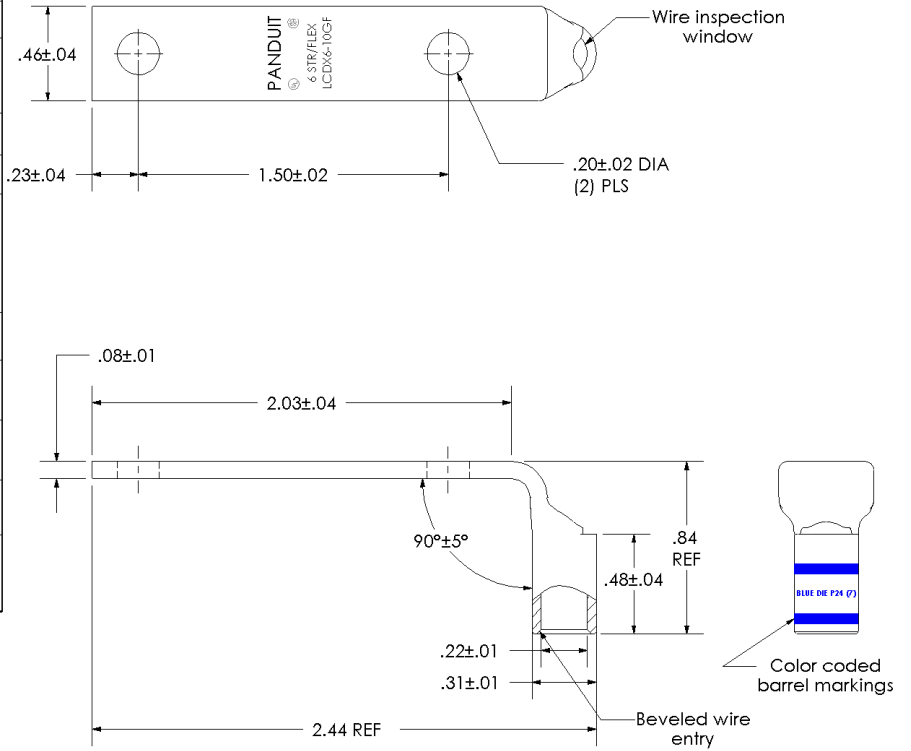

## Excellent Integrated System Limited

Stocking Distributor

Click to view price, real time Inventory, Delivery & Lifecycle Information:

[Panduit](#)

[LCDX6-10GF-L](#)

For any questions, you can email us directly:

[sales@integrated-circuit.com](mailto:sales@integrated-circuit.com)

THIS COPY IS PROVIDED ON A RESTRICTED BASIS AND IS NOT TO BE USED IN ANY WAY DETRIMENTAL TO THE INTERESTS OF PANDUIT CORP.

Material	High Conductivity Seamless Copper Tube
Plating	Electro-Tin
Wire Size	6 STR/FLEX
Wire Type	Stranded Copper: Class B & C, Compact, Class G, H, I, K, M, Locomotive
Wire Strip Length	9/16 in.
Stud Size	#10
UL Listed Wire Connector	Yes, for applications up to 35kv. Consult cable manufacturer for voltage stress relief instructions with applications greater than 2000 volts.
UL Temperature Rating	90 ° C
C.S.A Certified Wire Connector	Yes
Panduit Color Code on Barrel	BLUE
Panduit Die Index No. on Barrel	P24
Alternate Industry Die Index No. ( ) on Barrel	(7)

				<b>PANDUIT CORP. TINLEY PARK, ILLINOIS</b>	
				LCDX6-10GF-L Copper Lug - Two-Hole, Standard Flex Barrel, 90° Angle Tongue	
00	6/03	SAC	SAC	RELEASED	10850
REV	DATE	BY	CHK	DESCRIPTION	ECN
					SCALE N/A
					DRAWING NO / CAD FILE
					LCDX6-10GF-CUST