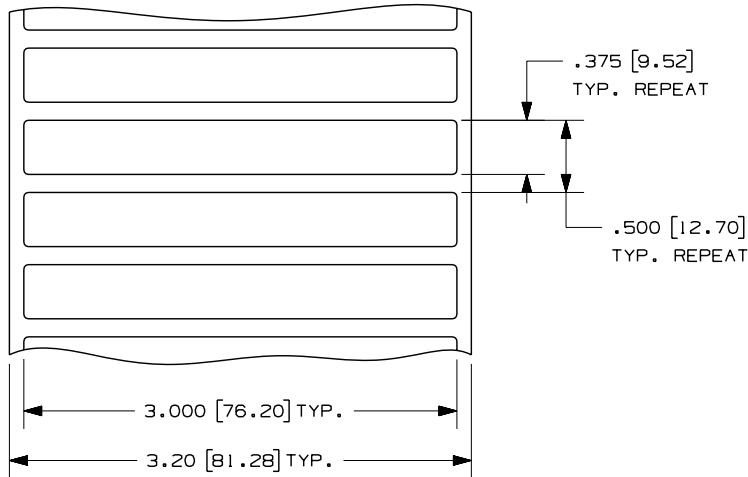

THIS COPY IS PROVIDED ON A RESTRICTED BASIS AND IS NOT TO BE USED IN ANY WAY DETRIMENTAL TO THE INTERESTS OF PANDUIT CORP.

PART NO.	MATERIAL	MARKER SIZE inches [ mm ]	LABELS PER ROW	LABELS PER ROLL
C300X038YJT	GY4-W	3.000 0.375 X X	1	5000
C300X038TJT	GMT4-W	[ 76.2 ] [ 9.53 ]		

NOTES:

1. DIMENSIONS IN [ ] ARE IN MILLIMETERS.
2. SEE MFG. DRAWING NO. A61513.

CAD FILENAME/LAYERS

100472NL\_A61513\_C300X038xxT\_00.prt

PANDUIT

CORP. TINLEY PARK, ILLINOIS

CUSTOMER DRAWING  
OPTIMUM C300X038\*\*T  
THERMAL TRANSFER LABELS