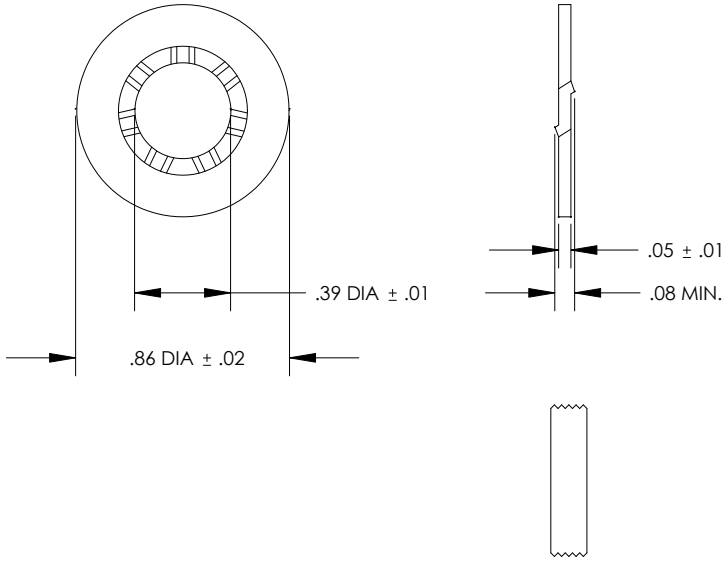

THIS COPY IS PROVIDED ON A RESTRICTED BASIS AND IS NOT TO BE USED IN ANY WAY DETRIMENTAL TO THE INTERESTS OF PANDUIT CORP.

**NOTES:**

- ALL COMPONENTS THAT MAKE UP THIS PART ARE ROHS COMPLIANT.

COMPONENT DESCRIPTION	PART NUMBER			
	RGW-100-1Y	RGW-32-1Y	RGW-24-1Y	RGW-12-1Y
QUANTITY PER PACKAGE				
RACK GROUNDING WASHER	100	32	24	12
5cc TUBE OF ANTI-OXIDANT PASTE	1	1	1	1