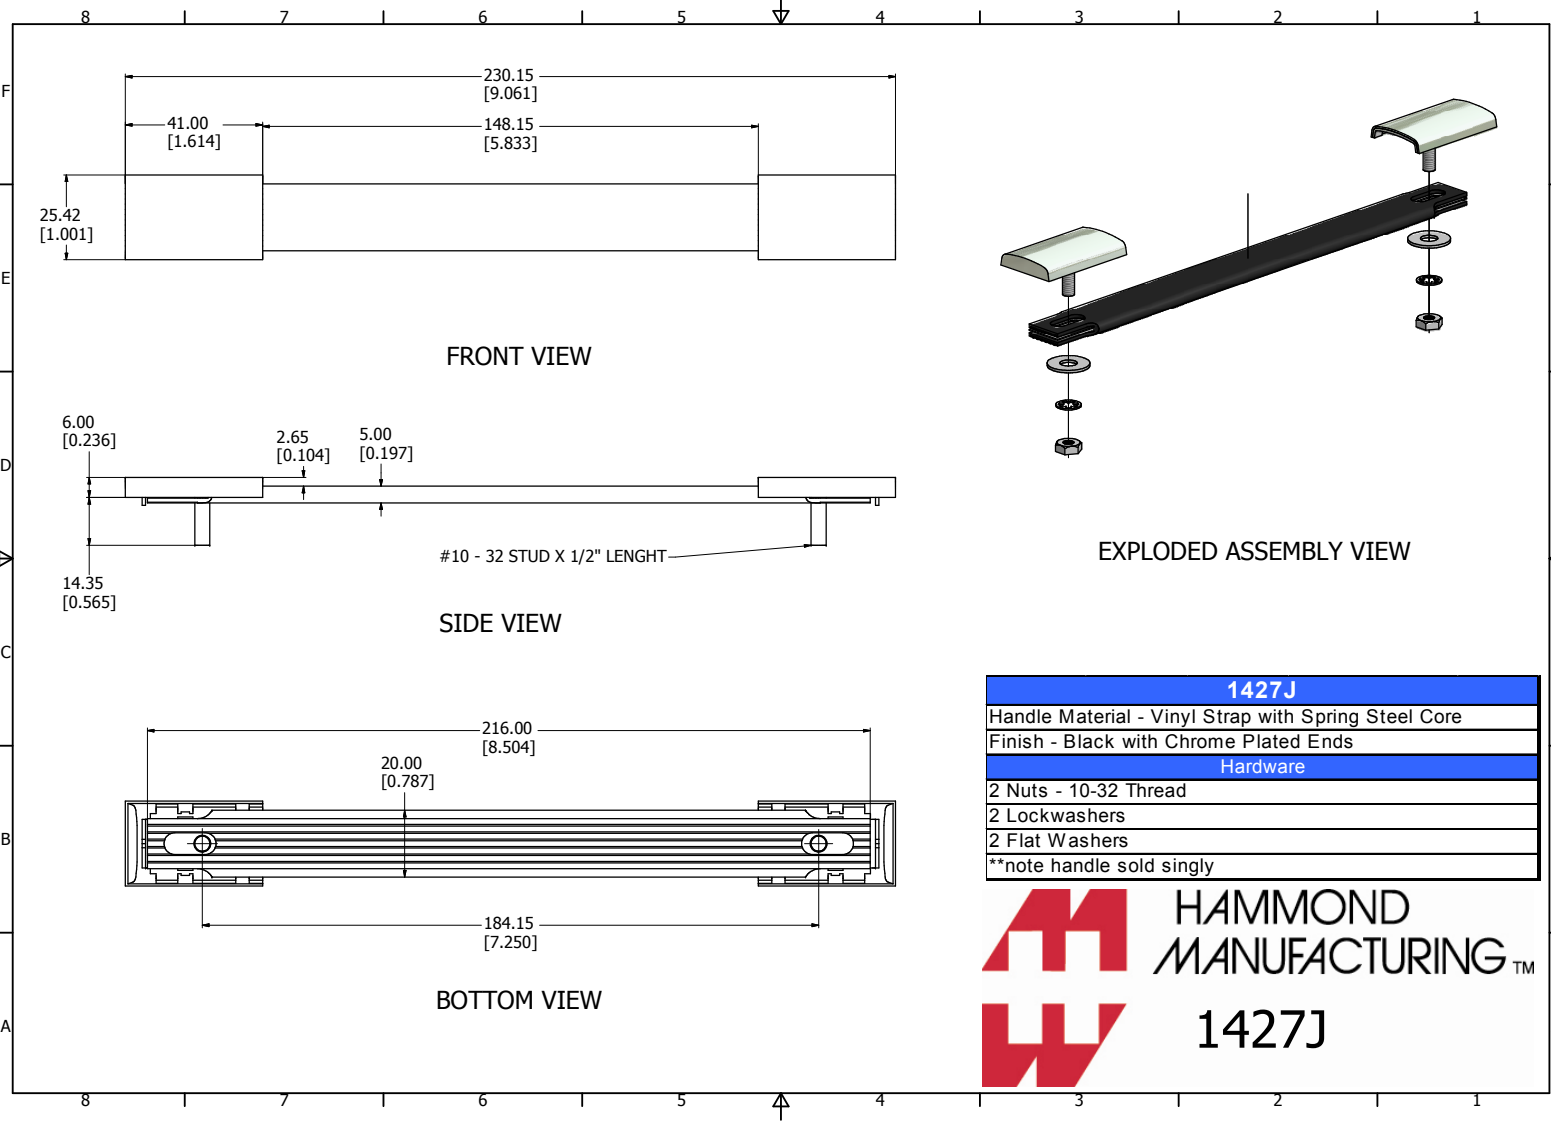

Excellent Integrated System Limited

Stocking Distributor

Click to view price, real time Inventory, Delivery & Lifecycle Information:

[Hammond Manufacturing](#)
[1427J](#)

For any questions, you can email us directly:

sales@integrated-circuit.com

1427J
Handle Material - Vinyl Strap with Spring Steel Core
Finish - Black with Chrome Plated Ends
Hardware
2 Nuts - 10-32 Thread
2 Lockwashers
2 Flat Washers
**note handle sold singly