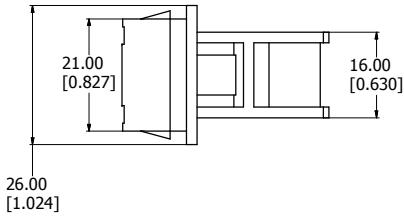

sales@integrated-circuit.com

SIDE VIEW OPEN

SIDE VIEW CLOSED

ISO VIEW

FRONT VIEW

FOOT CUT OUT

1427X
Foot Base - White ABS Plastic
Leg - White ABS Plastic
**note feet sold in pairs

**HAMMOND
 MANUFACTURING™**