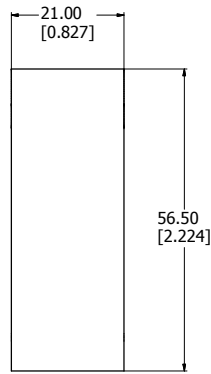

sales@integrated-circuit.com

SIDE VIEW OPEN

SIDE VIEW CLOSED

ISO VIEW

FRONT VIEW

FOOT CUT OUT

1427X
Foot Base - White ABS Plastic
Leg - White ABS Plastic
**note feet sold in pairs

**HAMMOND
 MANUFACTURING™**