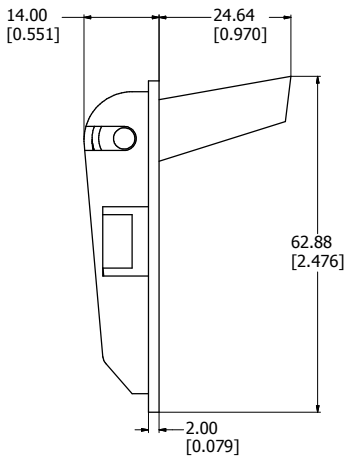

sales@integrated-circuit.com

SIDE VIEW OPEN

SIDE VIEW CLOSED

ISO VIEW

FRONT VIEW

FOOT CUT OUT

1427X
Foot Base - White ABS Plastic
Leg - White ABS Plastic
**note feet sold in pairs

**HAMMOND
 MANUFACTURING™**