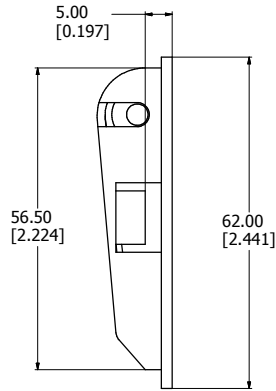

sales@integrated-circuit.com

SIDE VIEW OPEN

SIDE VIEW CLOSED

ISO VIEW

FRONT VIEW

FOOT CUT OUT

1427X
Foot Base - White ABS Plastic
Leg - White ABS Plastic
**note feet sold in pairs

**HAMMOND
 MANUFACTURING™**