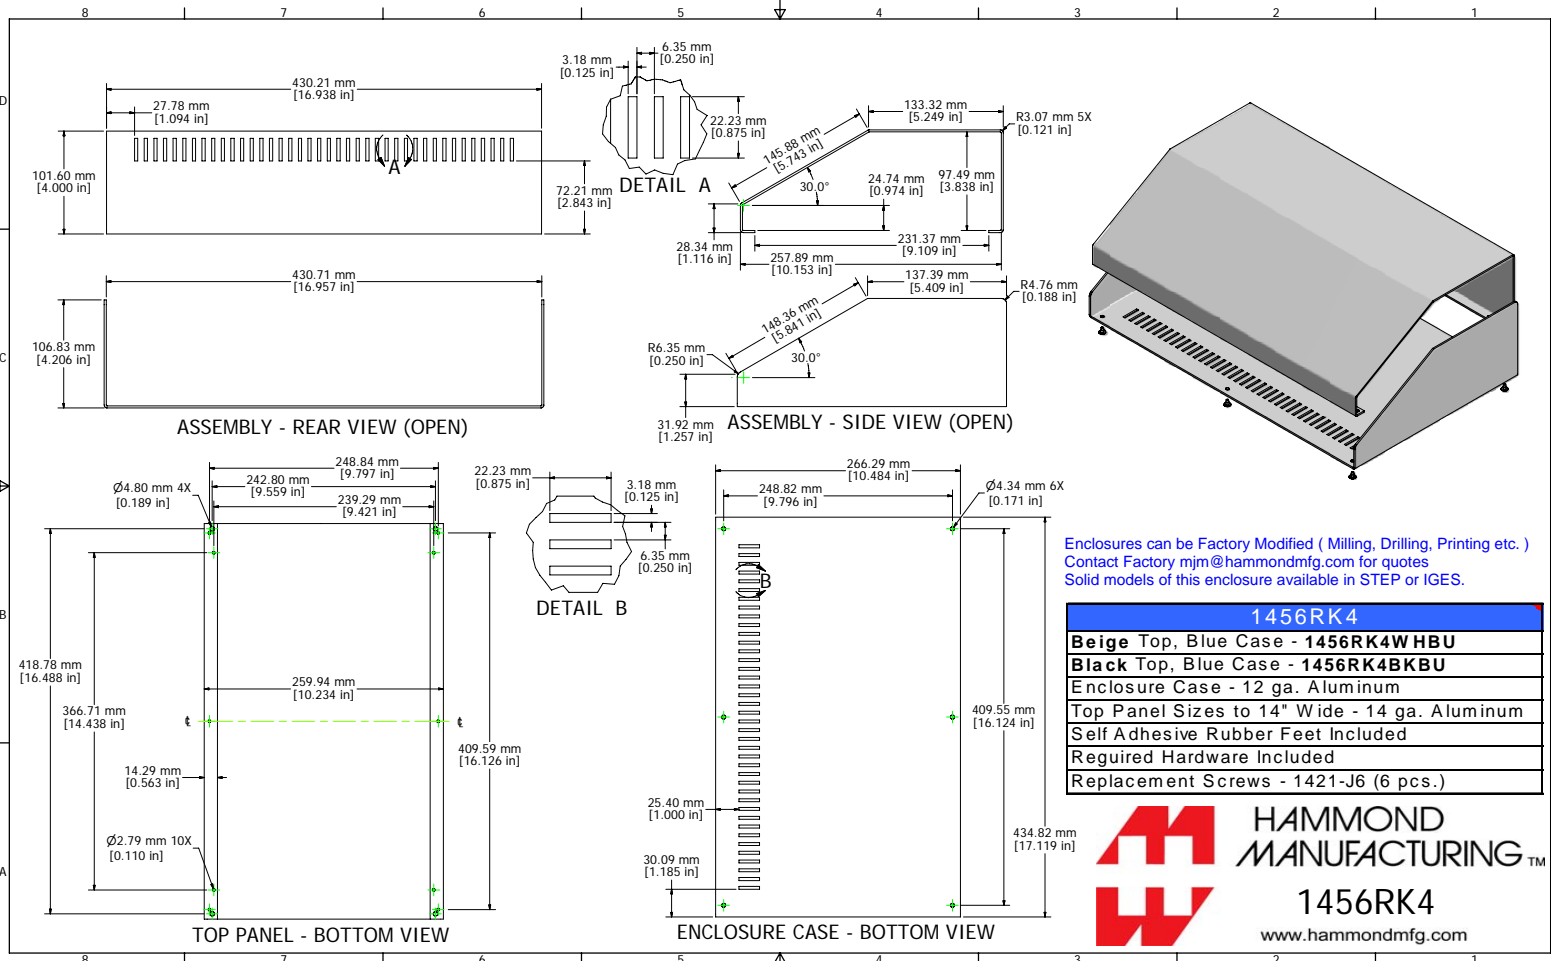

Enclosures can be Factory Modified (Milling, Drilling, Printing etc.)
Contact Factory mjm@hammondmfg.com for quotes
Solid models of this enclosure available in STEP or IGES.

1456RK4
Beige Top, Blue Case - 1456RK4WHBU
Black Top, Blue Case - 1456RK4BKBU
Enclosure Case - 12 ga. Aluminum
Top Panel Sizes to 14" Wide - 14 ga. Aluminum
Self Adhesive Rubber Feet Included
Reguired Hardware Included
Replacement Screws - 1421-J6 (6 pcs.)

HAMMOND MANUFACTURING™
1456RK4
www.hammondmfg.com