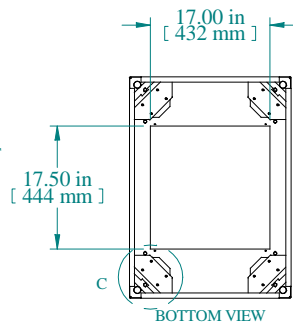

sales@integrated-circuit.com

SECTION A-A

TOP VIEW

L.S. VIEW

FRONT VIEW

SECTION B-B

BOTTOM VIEW

PART NUMBERS	
C2F193531BK1	PAINTED BLACK TEXTURED
C2F193531CG1	PAINTED CONT. GRAY TEXTURED
C2F193531LG1	PAINTED RAL7035 TEXTURED
NOTES	
Welded Assembly	
See Hammond Website for Frame Accessories	

Data subject to change without notice. Isometric drawing not to scale.

**HAMMOND
MANUFACTURING™**

www.hammondmfg.com

PART NO. C2F193531