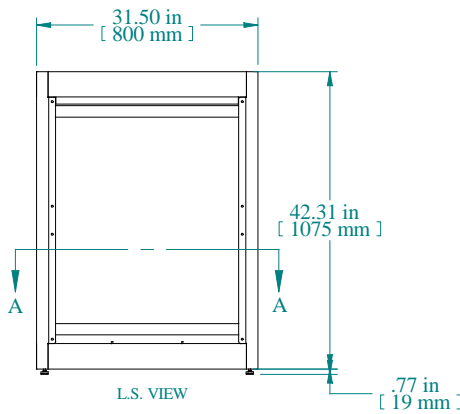

sales@integrated-circuit.com

SECTION A-A

TOP VIEW

L.S. VIEW

FRONT VIEW

SECTION B-B

BOTTOM VIEW

PART NUMBERS	
C2F193531BK1	PAINTED BLACK TEXTURED
C2F193531CG1	PAINTED CONT. GRAY TEXTURED
C2F193531LG1	PAINTED RAL7035 TEXTURED
NOTES	
Welded Assembly	
See Hammond Website for Frame Accessories	

Data subject to change without notice. Isometric drawing not to scale.

**HAMMOND
MANUFACTURING™**

www.hammondmfg.com

PART NO. C2F193531