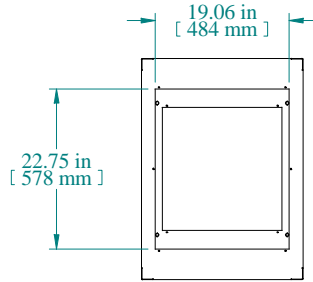

sales@integrated-circuit.com

SECTION A-A

TOP VIEW

L.S. VIEW

FRONT VIEW

SECTION B-B

BOTTOM VIEW

PART NUMBERS	
C2F193531BK1	PAINTED BLACK TEXTURED
C2F193531CG1	PAINTED CONT. GRAY TEXTURED
C2F193531LG1	PAINTED RAL7035 TEXTURED
NOTES	
Welded Assembly	
See Hammond Website for Frame Accessories	

Data subject to change without notice. Isometric drawing not to scale.

**HAMMOND
MANUFACTURING™**

www.hammondmfg.com

PART NO. C2F193531