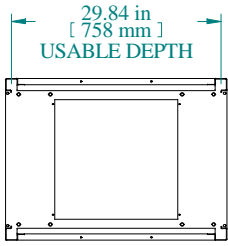

sales@integrated-circuit.com

SECTION A-A

TOP VIEW

L.S. VIEW

FRONT VIEW

SECTION B-B

BOTTOM VIEW

PART NUMBERS	
C2F193531BK1	PAINTED BLACK TEXTURED
C2F193531CG1	PAINTED CONT. GRAY TEXTURED
C2F193531LG1	PAINTED RAL7035 TEXTURED
NOTES	
Welded Assembly	
See Hammond Website for Frame Accessories	

Data subject to change without notice. Isometric drawing not to scale.

**HAMMOND
MANUFACTURING™**

www.hammondmfg.com

PART NO. C2F193531