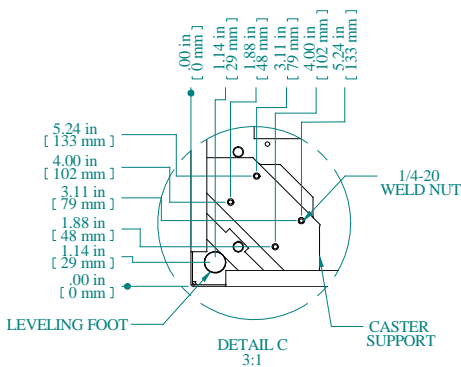

sales@integrated-circuit.com

SECTION A-A

TOP VIEW

L.S. VIEW

FRONT VIEW

SECTION B-B

BOTTOM VIEW

PART NUMBERS	
C2F193531BK1	PAINTED BLACK TEXTURED
C2F193531CG1	PAINTED CONT. GRAY TEXTURED
C2F193531LG1	PAINTED RAL7035 TEXTURED
NOTES	
Welded Assembly	
See Hammond Website for Frame Accessories	

Data subject to change without notice. Isometric drawing not to scale.

**HAMMOND
MANUFACTURING™**

www.hammondmfg.com

PART NO. C2F193531