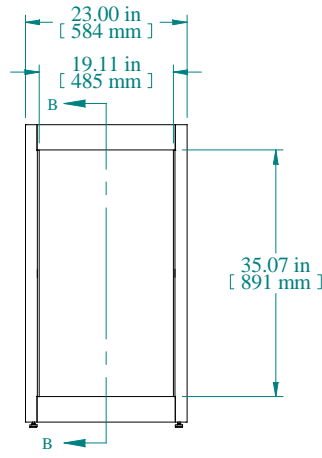

sales@integrated-circuit.com

SECTION A-A

TOP VIEW

L.S. VIEW

FRONT VIEW

SECTION B-B

BOTTOM VIEW

PART NUMBERS	
C2F193531BK1	PAINTED BLACK TEXTURED
C2F193531CG1	PAINTED CONT. GRAY TEXTURED
C2F193531LG1	PAINTED RAL7035 TEXTURED
NOTES	
Welded Assembly	
See Hammond Website for Frame Accessories	

Data subject to change without notice. Isometric drawing not to scale.

**HAMMOND
MANUFACTURING™**

www.hammondmfg.com

PART NO. C2F193531