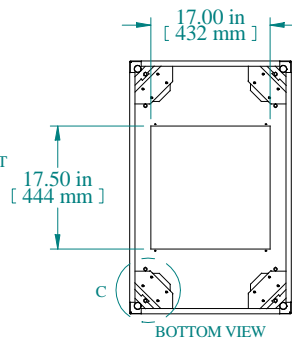

[sales@integrated-circuit.com](mailto:sales@integrated-circuit.com)

PART NUMBERS	
C2F194936BK1	PAINTED BLACK TEXTURED
C2F194936CG1	PAINTED CONT. GRAY TEXTURED
C2F194936LG1	PAINTED RAL7035 TEXTURED
NOTES	
Welded Assembly	
See Hammond Website for Frame Accessories	

Data subject to change without notice. Isometric drawing not to scale.

**HAMMOND  
MANUFACTURING**™

www.hammondmfg.com

PART NO. C2F194936