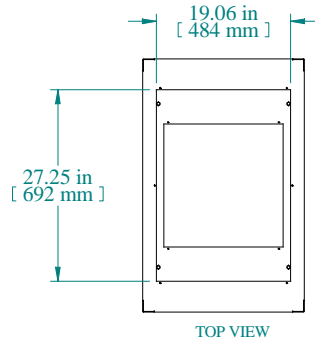

[sales@integrated-circuit.com](mailto:sales@integrated-circuit.com)

PART NUMBERS	
C2F194936BK1	PAINTED BLACK TEXTURED
C2F194936CG1	PAINTED CONT. GRAY TEXTURED
C2F194936LG1	PAINTED RAL7035 TEXTURED
NOTES	
Welded Assembly	
See Hammond Website for Frame Accessories	

Data subject to change without notice. Isometric drawing not to scale.

**HAMMOND  
MANUFACTURING**™

www.hammondmfg.com

PART NO. C2F194936