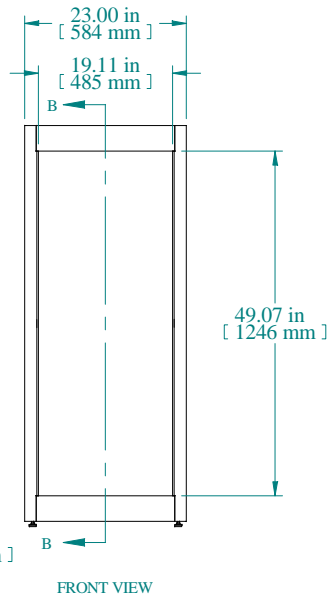

[sales@integrated-circuit.com](mailto:sales@integrated-circuit.com)

PART NUMBERS	
C2F194936BK1	PAINTED BLACK TEXTURED
C2F194936CG1	PAINTED CONT. GRAY TEXTURED
C2F194936LG1	PAINTED RAL7035 TEXTURED
NOTES	
Welded Assembly	
See Hammond Website for Frame Accessories	

Data subject to change without notice. Isometric drawing not to scale.

**HAMMOND  
MANUFACTURING**™

www.hammondmfg.com

PART NO. C2F194936