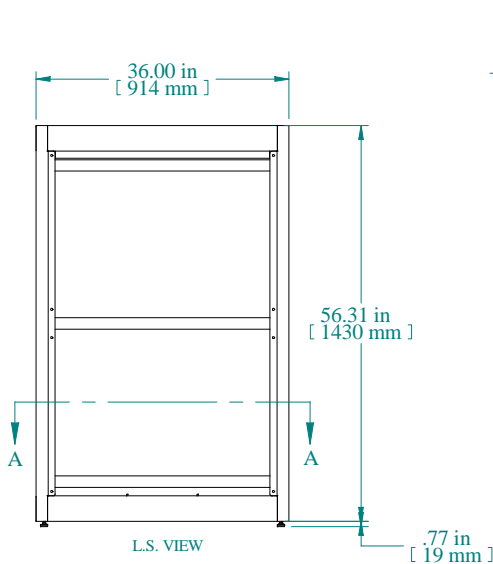

[sales@integrated-circuit.com](mailto:sales@integrated-circuit.com)

PART NUMBERS	
C2F194936BK1	PAINTED BLACK TEXTURED
C2F194936CG1	PAINTED CONT. GRAY TEXTURED
C2F194936LG1	PAINTED RAL7035 TEXTURED
NOTES	
Welded Assembly	
See Hammond Website for Frame Accessories	

Data subject to change without notice. Isometric drawing not to scale.

**HAMMOND  
MANUFACTURING**™

www.hammondmfg.com

PART NO. C2F194936