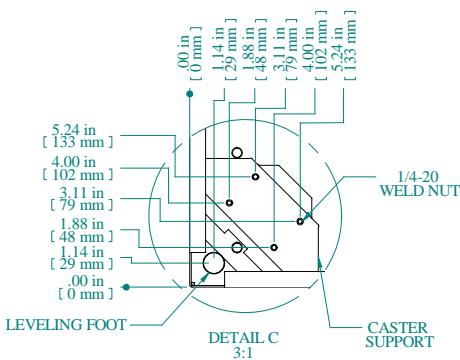

[sales@integrated-circuit.com](mailto:sales@integrated-circuit.com)

PART NUMBERS	
C2F194936BK1	PAINTED BLACK TEXTURED
C2F194936CG1	PAINTED CONT. GRAY TEXTURED
C2F194936LG1	PAINTED RAL7035 TEXTURED
NOTES	
Welded Assembly	
See Hammond Website for Frame Accessories	

Data subject to change without notice. Isometric drawing not to scale.

**HAMMOND  
MANUFACTURING**™

www.hammondmfg.com

PART NO. C2F194936