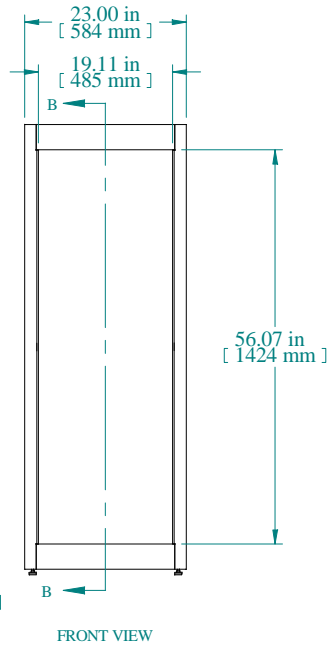

[sales@integrated-circuit.com](mailto:sales@integrated-circuit.com)

PART NUMBERS	
C2F195636BK1	PAINTED BLACK TEXTURED
C2F195636CG1	PAINTED CONT. GRAY TEXTURED
C2F195636LG1	PAINTED RAL7035 TEXTURED
NOTES	
Welded Assembly	
See Hammond Website for Frame Accessories	

Data subject to change without notice. Isometric drawing not to scale.

**HAMMOND  
MANUFACTURING™**

www.hammondmfg.com

PART NO. C2F195636