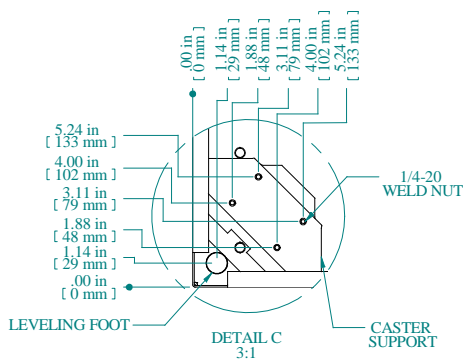

[sales@integrated-circuit.com](mailto:sales@integrated-circuit.com)

PART NUMBERS	
C2F195636BK1	PAINTED BLACK TEXTURED
C2F195636CG1	PAINTED CONT. GRAY TEXTURED
C2F195636LG1	PAINTED RAL7035 TEXTURED
NOTES	
Welded Assembly	
See Hammond Website for Frame Accessories	

Data subject to change without notice. Isometric drawing not to scale.

**HAMMOND  
MANUFACTURING™**

www.hammondmfg.com

PART NO. C2F195636