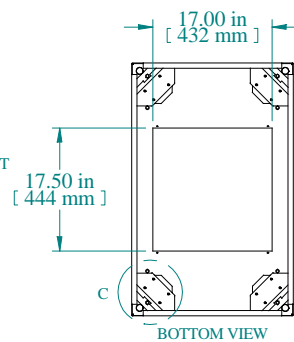

[sales@integrated-circuit.com](mailto:sales@integrated-circuit.com)

PART NUMBERS	
C2F195636BK1	PAINTED BLACK TEXTURED
C2F195636CG1	PAINTED CONT. GRAY TEXTURED
C2F195636LG1	PAINTED RAL7035 TEXTURED
NOTES	
Welded Assembly	
See Hammond Website for Frame Accessories	

Data subject to change without notice. Isometric drawing not to scale.

**HAMMOND  
MANUFACTURING™**

www.hammondmfg.com

PART NO. C2F195636