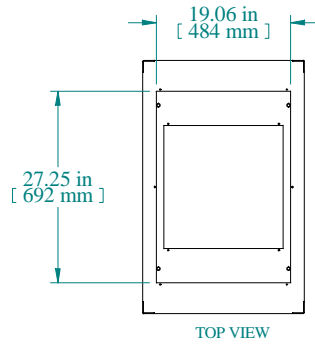

[sales@integrated-circuit.com](mailto:sales@integrated-circuit.com)

PART NUMBERS	
C2F195636BK1	PAINTED BLACK TEXTURED
C2F195636CG1	PAINTED CONT. GRAY TEXTURED
C2F195636LG1	PAINTED RAL7035 TEXTURED
NOTES	
Welded Assembly	
See Hammond Website for Frame Accessories	

Data subject to change without notice. Isometric drawing not to scale.

**HAMMOND  
MANUFACTURING™**

www.hammondmfg.com

PART NO. C2F195636