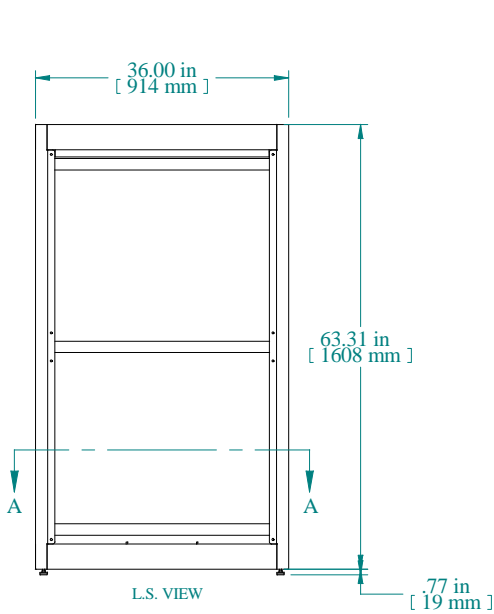

[sales@integrated-circuit.com](mailto:sales@integrated-circuit.com)

PART NUMBERS	
C2F195636BK1	PAINTED BLACK TEXTURED
C2F195636CG1	PAINTED CONT. GRAY TEXTURED
C2F195636LG1	PAINTED RAL7035 TEXTURED
NOTES	
Welded Assembly	
See Hammond Website for Frame Accessories	

Data subject to change without notice. Isometric drawing not to scale.

**HAMMOND  
MANUFACTURING™**

www.hammondmfg.com

PART NO. C2F195636