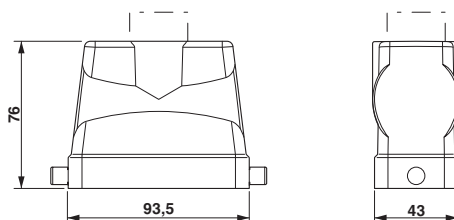

<https://www.phoenixcontact.com/us/products/1460120>

Housing - HC-B 16-TFL-H-O1PG29G - 1460120

Technical data

General

Housing surface material	Powder-coated, gray
Assembly instructions	For half and full screw connections

Classifications

eCl@ss

eCl@ss 4.0	27140816
eCl@ss 4.1	27140816
eCl@ss 5.0	27143424
eCl@ss 5.1	27143424
eCl@ss 6.0	27143424
eCl@ss 7.0	27440209
eCl@ss 8.0	27440209

ETIM

ETIM 3.0	EC000437
ETIM 4.0	EC000437
ETIM 5.0	EC000437

UNSPSC

UNSPSC 6.01	31261502
UNSPSC 7.0901	31261502
UNSPSC 11	31261502
UNSPSC 12.01	31261502
UNSPSC 13.2	31261502

Drawings

Dimensioned drawing

Dimensional drawing