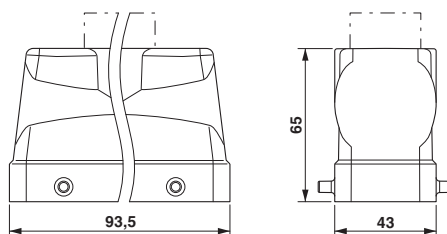

<https://www.phoenixcontact.com/us/products/1460129>

Housing - HC-B 16-TFQ-N-O1PG21G - 1460129

Technical data

General

Housing surface material	Powder-coated, gray
Assembly instructions	For half and full screw connections

Classifications

eCl@ss

eCl@ss 4.0	272607xx
eCl@ss 4.1	27260701
eCl@ss 5.0	27143424
eCl@ss 5.1	27143424
eCl@ss 6.0	27143424
eCl@ss 7.0	27440209
eCl@ss 8.0	27440209

ETIM

ETIM 3.0	EC000438
ETIM 4.0	EC000437
ETIM 5.0	EC000437

UNSPSC

UNSPSC 6.01	31261502
UNSPSC 7.0901	31261502
UNSPSC 11	31261502
UNSPSC 12.01	31261502
UNSPSC 13.2	31261502

Drawings

Dimensioned drawing

Dimensional drawing