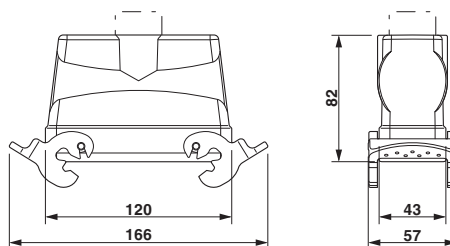

HEAVYCON B24 coupling housing, with double locking latch, height: 81.5 mm, with 1 x Pg29 screw connection, straight cable outlet

Key commercial data

Packing unit	1 pc
Custom tariff number	85389099
Country of origin	Germany

Technical data

Dimensions

Height	82 mm
Width	43 mm
Length	120 mm
Wrench size, union nut	37 mm
External cable diameter	18 mm ... 27 mm

Ambient conditions

Ambient temperature (operation)	-40 °C ... 125 °C
---------------------------------	-------------------

ETIM

ETIM 3.0	EC000437
ETIM 4.0	EC000437
ETIM 5.0	EC000437

UNSPSC

UNSPSC 6.01	31261502
UNSPSC 7.0901	31261502
UNSPSC 11	31261502
UNSPSC 12.01	31261502
UNSPSC 13.2	31261502

Drawings

Dimensioned drawing

Dimensional drawing