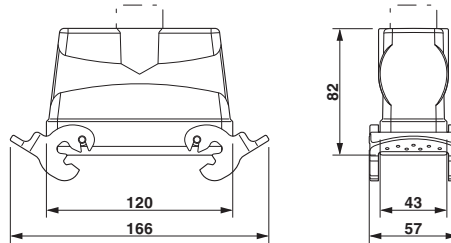

HEAVYCON B24 coupling housing, with double locking latch, height: 81.5 mm, with 1 x Pg21 gland, straight cable outlet

Key commercial data

Packing unit	1 pc
Custom tariff number	85389099
Country of origin	Germany

Technical data

Dimensions

Height	82 mm
Width	43 mm
Length	120 mm

Ambient conditions

Degree of protection of housing (IP)	IP65
Ambient temperature (operation)	-40 °C ... 125 °C

General

Note	For contact inserts HC-B24, BB46, D64, DD108, M
Design	B24
Housing type	Coupling housings
Locking type	With double locking latch
No. of cable exits	1
Cable exit	Straight
Screw connection	None
Type of the screw connection	1x Pg21
Housing material	Aluminum die-cast

Dimensioned drawing

Dimensional drawing

© Phoenix Contact 2013 - all rights reserved
<http://www.phoenixcontact.com>