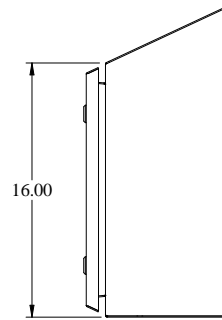

sales@integrated-circuit.com

PART No. HWST16128SS

for more information visit
www.hammondmfg.com

Data subject to change without notice

Isometric drawing Not to Scale

TOP VIEW

ISOMETRIC VIEW

REAR VIEW

LEFT SIDE VIEW

FRONT VIEW

RIGHT SIDE VIEW

BOTTOM VIEW

SOLID EDGE HOME USE