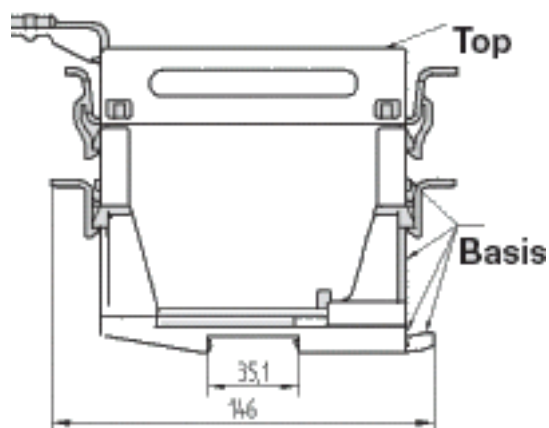

sales@integrated-circuit.com

General ordering data

Order No.	1797500000
Part designation	HDC RailMate HB6 Set
Version	HDC terminal rail mounting system, Terminal rail mounting system
EAN	4032248239177
Qty.	1 pc(s).