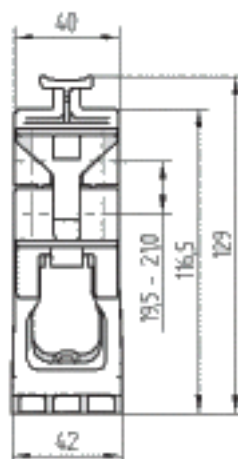

sales@integrated-circuit.com

General ordering data

Order No.	1797500000
Part designation	HDC RailMate HB6 Set
Version	HDC terminal rail mounting system, Terminal rail mounting system
EAN	4032248239177
Qty.	1 pc(s).