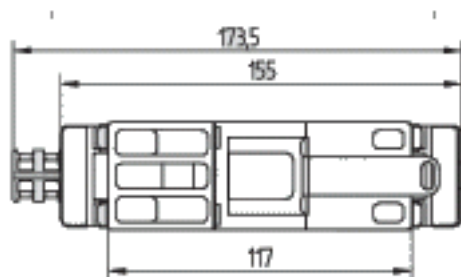

sales@integrated-circuit.com

General ordering data

Order No.	1797500000
Part designation	HDC RailMate HB6 Set
Version	HDC terminal rail mounting system, Terminal rail mounting system
EAN	4032248239177
Qty.	1 pc(s).