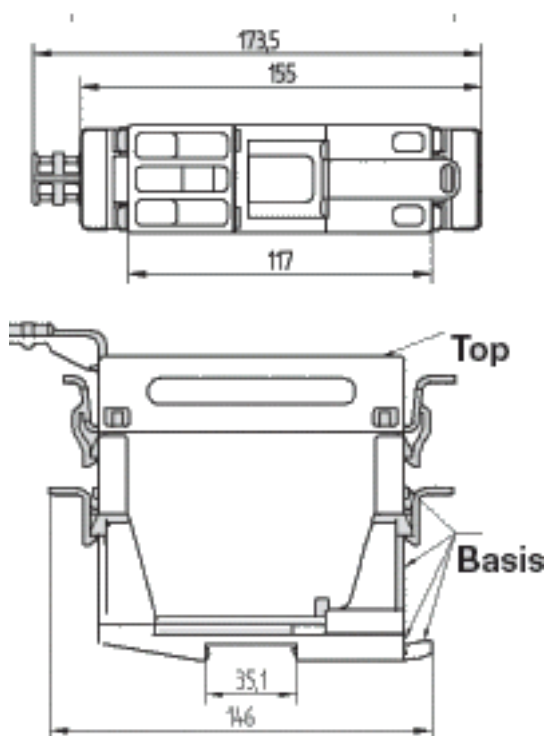

sales@integrated-circuit.com

General ordering data

Order No.	1797520000
Part designation	HDC RailMate HB16 Set
Version	HDC terminal rail mounting system, Terminal rail mounting system
EAN	4032248239191
Qty.	1 pc(s).