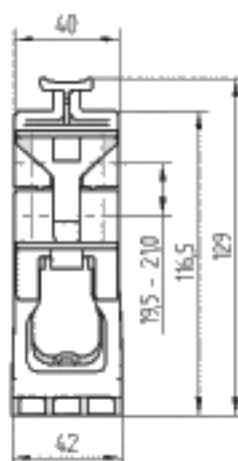

sales@integrated-circuit.com

General ordering data

Order No.	1797520000
Part designation	HDC RailMate HB16 Set
Version	HDC terminal rail mounting system, Terminal rail mounting system
EAN	4032248239191
Qty.	1 pc(s).