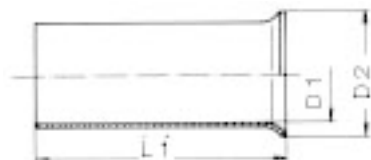

[sales@integrated-circuit.com](mailto:sales@integrated-circuit.com)

**General ordering data**

Order No.	0373000000
Part designation	H2,5/7
Version	Wire-end ferrule, 2.5 mm <sup>2</sup>
EAN	4008190173463
Qty.	1000 pc(s).

**Technical data**

Length	7 mm
Width	3.4 mm
Height	3.4 mm

**Product data**

Conductor rated cross-section	2.5 mm <sup>2</sup>
AWG	14
Total length (L1)	7 mm
Contact surface diameter (D1)	2.2 mm
Metal sleeve thickness (S1)	0.15 mm