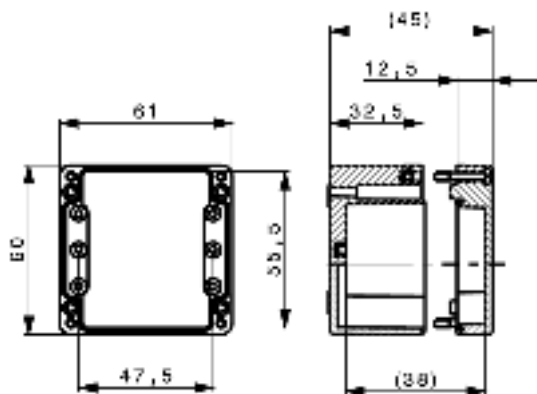

[sales@integrated-circuit.com](mailto:sales@integrated-circuit.com)

**General ordering data**

Order No.	9510230000
Part designation	Klippon POK 4 Ex
Version	EXI enclosure, 91 mm, 120 mm, 122 mm, glass fibre-reinforced polyester
EAN	4008190498573
Qty.	1 pc(s).

**Dimensions**

Fixing dimension, height	82 mm
Fixing dimension, width	106 mm
Height	91 mm
Length	120 mm
Width	122 mm

**General details**

Cover fixing	4 stainless steel M6 screws
Enclosure fixing	Holes 6 mm
Sealing material	Polyurethane and chloroprene
Colour	grey
Class of protection to EN 60529	IP 66
Weight	750 g
Ambient temperature, min.	-40 °C
Ambient temperature, max.	90 °C