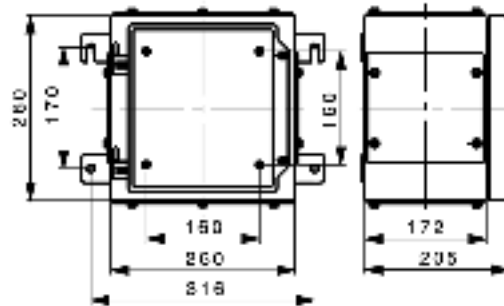

General ordering data

Order No.	9508760000
Part designation	NexT 26/26/20 4gp ss
Version	Ex enclosure, 205 mm, 260 mm, 260 mm, Stainless steel 1.4404
EAN	4008190499754
Qty.	1 pc(s).

Dimensions

Fixing dimension, height	170 mm
Fixing dimension, width	316 mm
Height	205 mm
Length	260 mm
Width	260 mm

General details

Cover fixing	Removable cover + M6 screws
Enclosure fixing	Outside mounting with 10 mm holes
Integral fixing	4 x 10 mm spacers
Sealing material	Chloroprene (cover & flange)
Version cover	closed
Colour	Miscellaneous
Surface finish	polished, chemically immersed
Class of protection to EN 60529	IP 66
Weight	6,000 g
Ambient temperature, min.	-40 °C
Ambient temperature, max.	85 °C