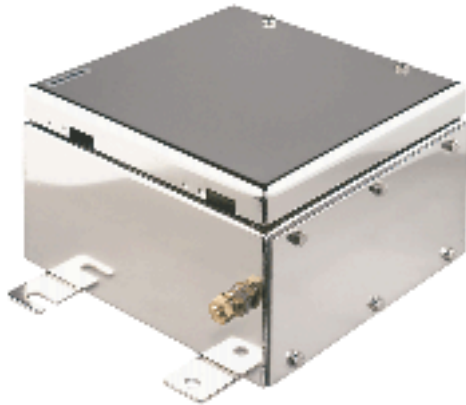

General ordering data

Order No.	9508760000
Part designation	NexT 26/26/20 4gp ss
Version	Ex enclosure, 205 mm, 260 mm, 260 mm, Stainless steel 1.4404
EAN	4008190499754
Qty.	1 pc(s).

Dimensions

Fixing dimension, height	170 mm
Fixing dimension, width	316 mm
Height	205 mm
Length	260 mm
Width	260 mm

General details

Cover fixing	Removable cover + M6 screws
Enclosure fixing	Outside mounting with 10 mm holes
Integral fixing	4 x 10 mm spacers
Sealing material	Chloroprene (cover & flange)
Version cover	closed
Colour	Miscellaneous
Surface finish	polished, chemically immersed
Class of protection to EN 60529	IP 66
Weight	6,000 g
Ambient temperature, min.	-40 °C
Ambient temperature, max.	85 °C