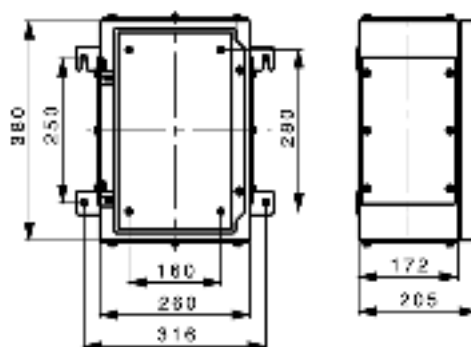

#### General ordering data

Order No.	9508770000
Part designation	NexT 38/26/20 4gp ss
Version	Ex enclosure, 205 mm, 380 mm, 260 mm, Stainless steel 1.4404
EAN	4008190499785
Qty.	1 pc(s).

#### Dimensions

Fixing dimension, height	250 mm
Fixing dimension, width	316 mm
Height	205 mm
Length	380 mm
Width	260 mm