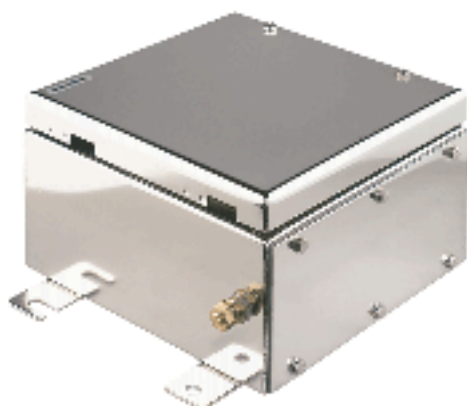

#### General ordering data

Order No.	9508770000
Part designation	NexT 38/26/20 4gp ss
Version	Ex enclosure, 205 mm, 380 mm, 260 mm, Stainless steel 1.4404
EAN	4008190499785
Qty.	1 pc(s).

#### Dimensions

Fixing dimension, height	250 mm
Fixing dimension, width	316 mm
Height	205 mm
Length	380 mm
Width	260 mm