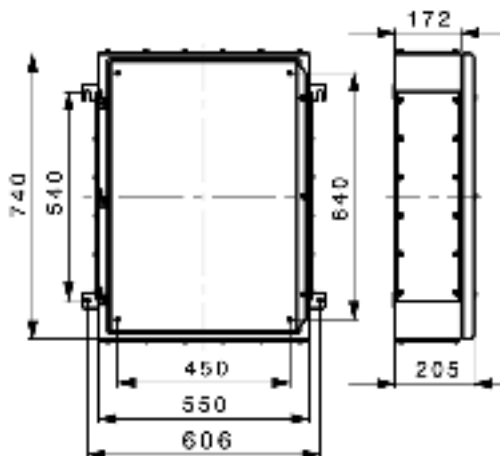

sales@integrated-circuit.com

General ordering data

Order No.	9507990000
Part designation	NexT 74/55/20 4gp 7032
Version	Ex enclosure, 205 mm, 740 mm, 550 mm, Sheet steel 2.02 mm (14 SWG)
EAN	4008190499556
Qty.	1 pc(s).

Dimensions

Fixing dimension, height	540 mm
Fixing dimension, width	606 mm
Height	205 mm
Length	740 mm
Width	550 mm

General details

Cover fixing	Removable cover + M6 screws
Enclosure fixing	Outside mounting with 10 mm holes
Integral fixing	4 x 10 mm spacers
Sealing material	Chloroprene (cover & flange)
Version cover	closed
Colour	RAL 7032 - pebble grey
Surface finish	RAL 7032, textured
Class of protection to EN 60529	IP 66
Weight	23,500 g
Ambient temperature, min.	-40 °C
Ambient temperature, max.	85 °C