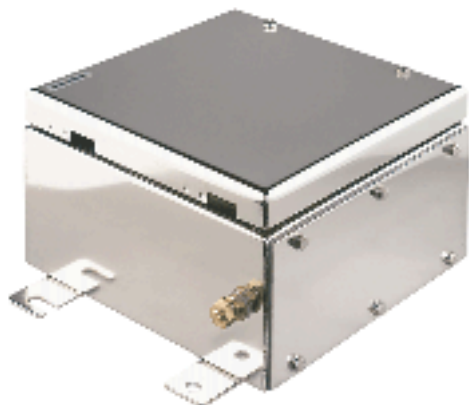

sales@integrated-circuit.com

General ordering data

Order No.	9507990000
Part designation	NexT 74/55/20 4gp 7032
Version	Ex enclosure, 205 mm, 740 mm, 550 mm, Sheet steel 2.02 mm (14 SWG)
EAN	4008190499556
Qty.	1 pc(s).

Dimensions

Fixing dimension, height	540 mm
Fixing dimension, width	606 mm
Height	205 mm
Length	740 mm
Width	550 mm

General details

Cover fixing	Removable cover + M6 screws
Enclosure fixing	Outside mounting with 10 mm holes
Integral fixing	4 x 10 mm spacers
Sealing material	Chloroprene (cover & flange)
Version cover	closed
Colour	RAL 7032 - pebble grey
Surface finish	RAL 7032, textured
Class of protection to EN 60529	IP 66
Weight	23,500 g
Ambient temperature, min.	-40 °C
Ambient temperature, max.	85 °C