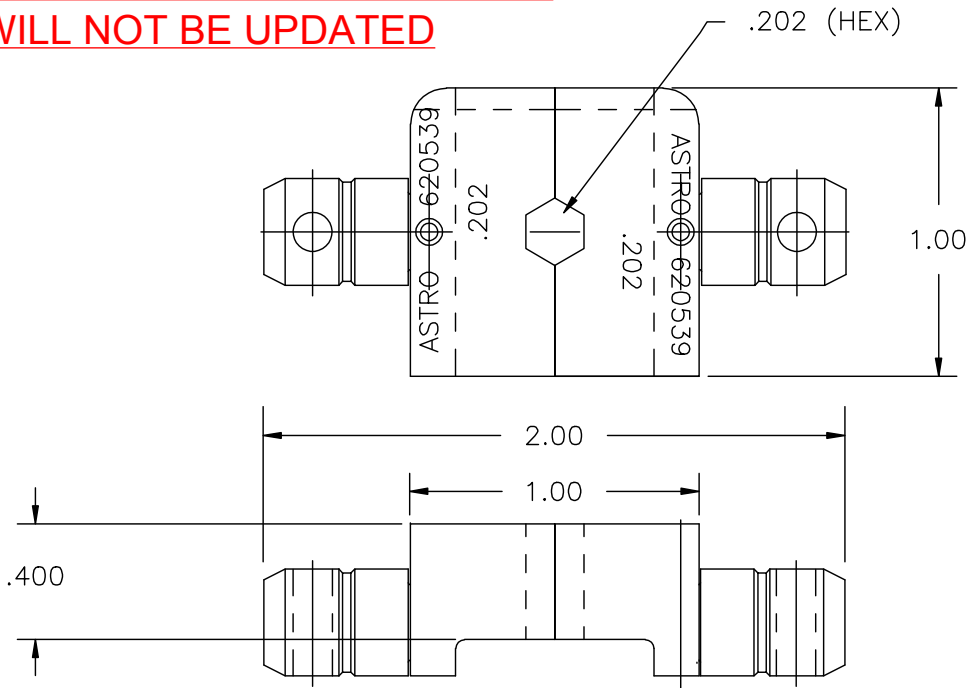

sales@integrated-circuit.com

620539-ENV

**UNCONTROLLED DOCUMENT
WILL NOT BE UPDATED**

NOTES: I. THIS IS AN AUTOCAD DRAWING DO NOT CHANGE MANUALLY.

				THESE DRAWINGS, SPECIFICATIONS OR OTHER DATA ARE AND REMAIN, THE PROPERTY OF ASTRO TOOL CORP. AND MUST BE RETURNED UPON REQUEST. THEY CONTAIN INFORMATION OWNED AND/OR DEVELOPED BY ASTRO AT ITS OWN PRIVATE EXPENSE AND MAY NOT BE USED, DUPLICATED OR DISCLOSED TO OTHERS, IN WHOLE OR IN PART FOR DESIGN, MANUFACTURE OR PROCUREMENT WITHOUT THE WRITTEN PERMISSION OF ASTRO TOOL CORP. EACH AND EVERY TIME.	SCALE: N.T.S.	UNLESS OTHERWISE SPECIFIED: DECIMALS: .XXX ± .005 .XX ± .010 .X ± .030 ANGLES: ± 1°	 21615 S.W. TUALATIN VALLEY HWY., BEAVERTON OR 97006	CAGE 58164
A	NEW RELEASE.	DYO	02-14-11		MMK			DWN BY: DYO DATE: 02-14-11 APPROVED:
REV.	DESCRIPTION	BY	DATE	APR.				