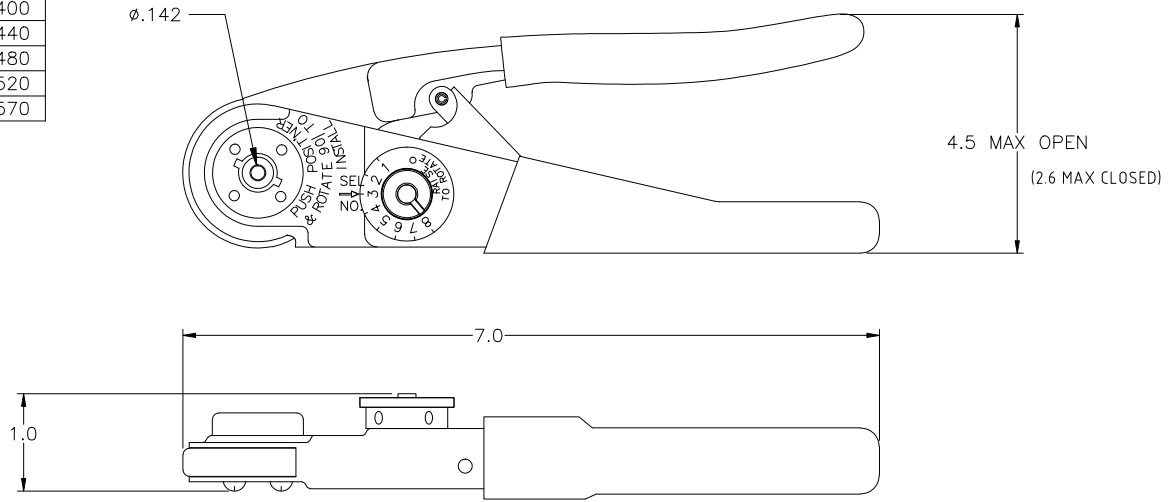

sales@integrated-circuit.com

GAGING DATA

SEL. NO.	GO \varnothing $\pm .0001$	NO GO \varnothing $\pm .0001$
1	.0260	.0310
2	.0290	.0340
3	.0320	.0370
4	.0350	.0400
5	.0390	.0440
6	.0430	.0480
7	.0470	.0520
8	.0520	.0570