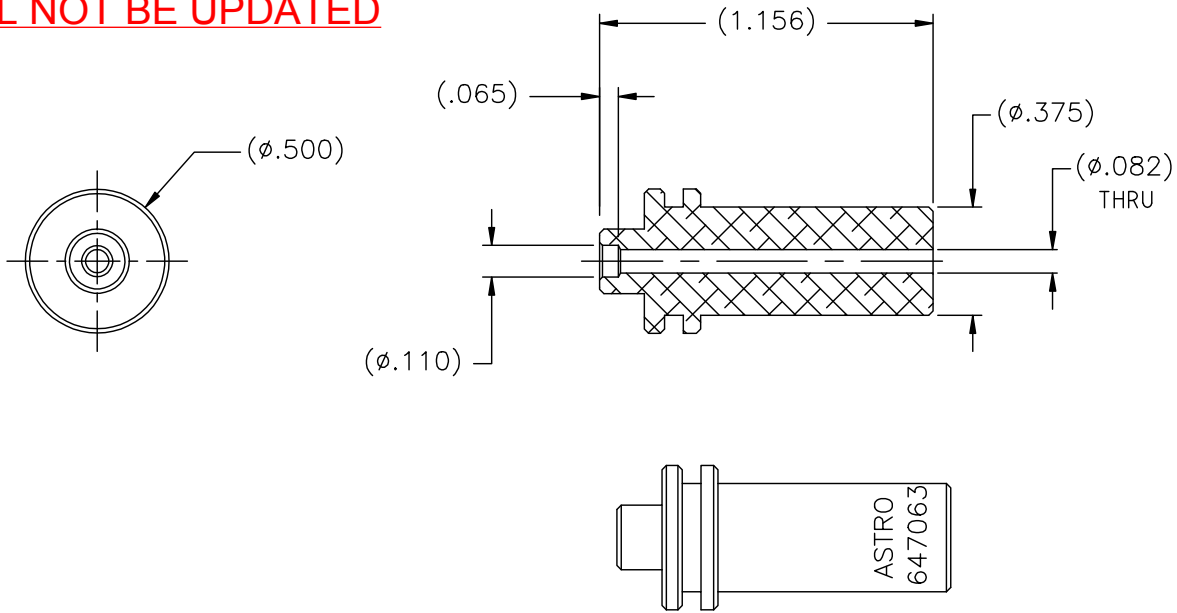

FILE # 647063-ENV

**UNCONTROLLED DOCUMENT
WILL NOT BE UPDATED**

NOTES: 1. THIS IS AN AUTOCAD DRAWING, DO NOT CHANGE MANUALLY.

SCALE:
N.T.S.
DWN BY:
DYO
DATE:
06-28-11
APPROVED:

UNLESS OTHERWISE SPECIFIED:
DECIMALS:
.XXX ± .005
.XX ± .010
.X ± .030
ANGLES:
± 1°

ASTRO TOOL CORP.

21615 S.W. TUALATIN VALLEY HWY., BEAVERTON OR 97006

CAGE 58164

DESCRIPTION: ENVELOPE DRAWING: 647063 LOCATOR

PART NO. A 647063-ENV

REV.	DESCRIPTION	BY	DATE	APR.
A	NEW RELEASE	DYO	06-28-11	MMK