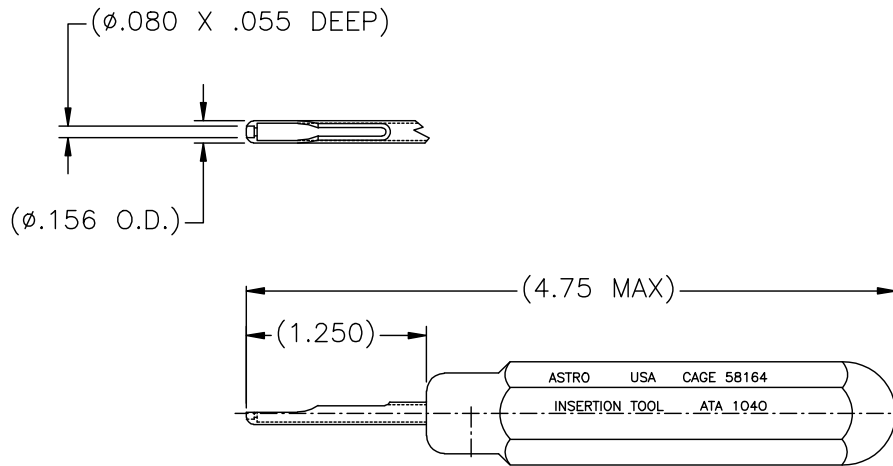

sales@integrated-circuit.com

ATA 1040-ENV

**UNCONTROLLED DOCUMENT
WILL NOT BE UPDATED**

2. COLOR CODE: GOLD.

NOTES: 1. THIS IS AN AUTOCAD DRAWING, DO NOT CHANGE MANUALLY.

					THESE DRAWINGS, SPECIFICATIONS OR OTHER DATA ARE AND REMAIN, THE PROPERTY OF ASTRO TOOL CORP. AND MUST BE RETURNED UPON REQUEST. THEY CONTAIN INFORMATION OWNED AND/OR DEVELOPED BY ASTRO AT ITS OWN PRIVATE EXPENSE AND MAY NOT BE USED, DUPLICATED OR DISCLOSED TO OTHERS, IN WHOLE OR IN PART FOR DESIGN, MANUFACTURE OR PROCUREMENT WITHOUT THE WRITTEN PERMISSION OF ASTRO TOOL CORP. EACH AND EVERY TIME.	SCALE: N.T.S.	UNLESS OTHERWISE SPECIFIED: DECIMALS: .XXX ± .005 .XX ± .010 .X ± .030 ANGLES: ± 1°	 ASTRO TOOL CORP. 21615 S.W. TUALATIN VALLEY HWY., BEAVERTON OR 97006 CAGE 58164
A	NEW RELEASE.	DYO	01-09-13	MMK		DWN BY: DYO		DESCRIPTION: ENVELOPE DRAWING: ATA 1040 INSTALLING TOOL
REV.	DESCRIPTION	BY	DATE	APR.		DATE: 01-09-13		PART NO. A ATA 1040-ENV