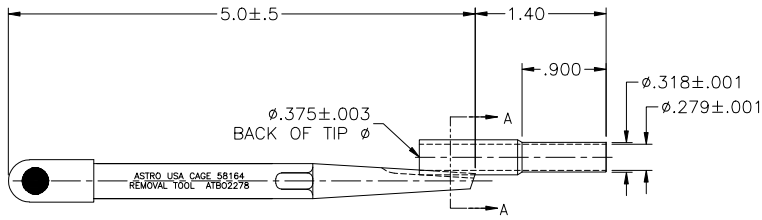

[sales@integrated-circuit.com](mailto:sales@integrated-circuit.com)

**UNCONTROLLED DOCUMENT  
WILL NOT BE UPDATED**

SECTION A-A  
SCALE 4-1

2. COLOR CODE: RED/WHITE.

NOTES: 1. THIS IS AN AUTOCAD DRAWING DO NOT CHANGE MANUALLY.

				<small>THESE DRAWINGS, SPECIFICATIONS OR OTHER DATA ARE AND REMAIN THE PROPERTY OF ASTRO TOOL CORP. AND MUST BE RETURNED UPON REQUEST. THEY CONTAIN INFORMATION OWNED AND/OR DEVELOPED BY ASTRO AT ITS OWN PRIVATE EXPENSE AND MAY NOT BE USED, DUPLICATED OR DISCLOSED TO OTHERS, IN WHOLE OR IN PART FOR DESIGN, MANUFACTURE OR PROCUREMENT WITHOUT THE WRITTEN PERMISSION OF ASTRO TOOL CORP. EACH AND EVERY TIME.</small>		<small>SCALE:</small> N.T.S. <small>UNLESS OTHERWISE SPECIFIED:</small> <small>DECIMALS:</small> XXX ± .005 XX ± .010 X ± .030 <small>ANGLES:</small> ± 1°	<small>CAGE 58164</small> <small>2165 S.W. TUALATIN VALLEY HWY., BEAVERTON OR 97006</small>
REV.	DESCRIPTION	BY	DATE	APR.		<small>DESCRIPTION:</small> ENVELOPE DRAWING: ATBO 2278 TWEEZER, REMOVAL (8 GA.)	
A	NEW RELEASE	DYO	09-25-09	MMK		<small>P/N</small> B ATBO 2278-ENV	