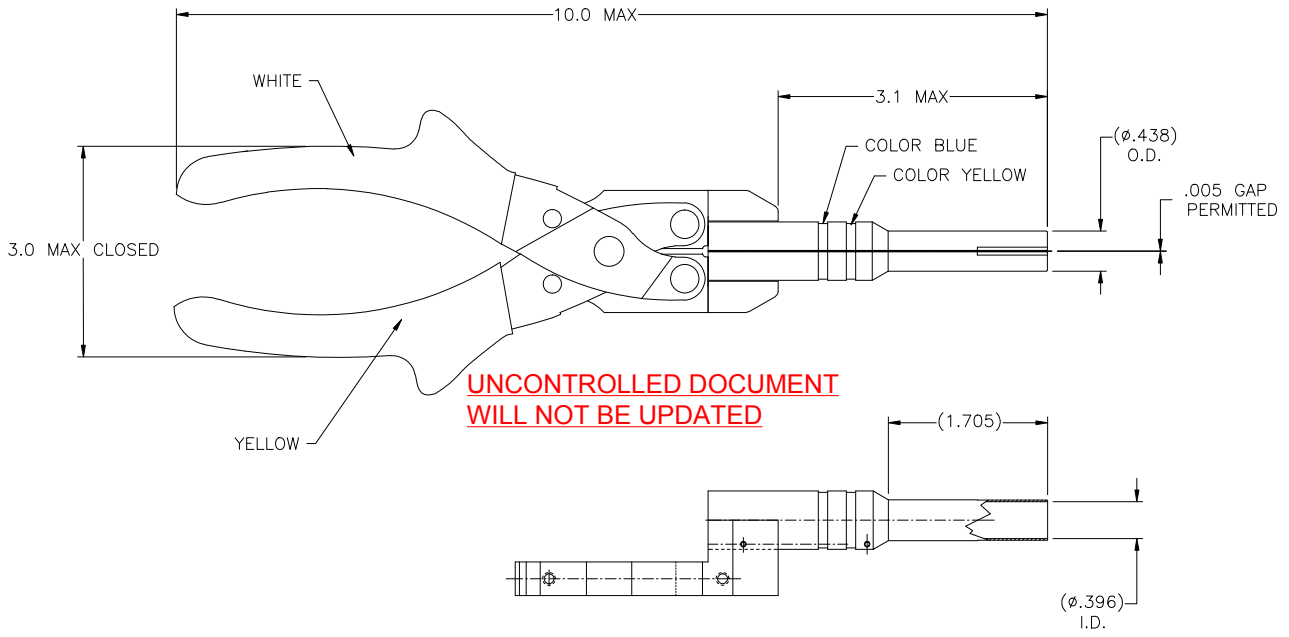

sales@integrated-circuit.com

THESE DRAWINGS, SPECIFICATIONS OR OTHER DATA ARE AND REMAIN THE PROPERTY OF ASTRO TOOL CORP. AND MUST BE RETURNED UPON REQUEST. THEY CONTAIN INFORMATION OWNED AND/OR DEVELOPED BY ASTRO AT ITS OWN PRIVATE EXPENSE AND MAY NOT BE USED, DUPLICATED OR DISCLOSED TO OTHERS, IN WHOLE OR IN PART FOR DESIGN, MANUFACTURE OR PROCUREMENT WITHOUT THE WRITTEN PERMISSION OF ASTRO TOOL CORP. EACH AND EVERY TIME.				SCALE: N.T.S. DOWN BY: DYO DATE: 10-30-12 APPROVED:	UNLESS OTHERWISE SPECIFIED: DECIMALS: .XXX ± .005 .XX ± .01 .X ± .03 ANGLES: ± 1°	ASTRO TOOL CORP. 2165 S.W. TUALATIN VALLEY HWY., BEAVERTON OR 97006 DESCRIPTION: ENVELOPE DRAWING: ATBX 6395 PLIER, REMOVAL TOOL SIZE 4 PART NO. B ATBX 6395-ENV
A NEW RELEASE	DYO	10-30-12	MMK	NOTES: 1. THIS IS AN AUTOCAD DRAWING DO NOT CHANGE MANUALLY.		
REV.	DESCRIPTION	BY	DATE	APR.		