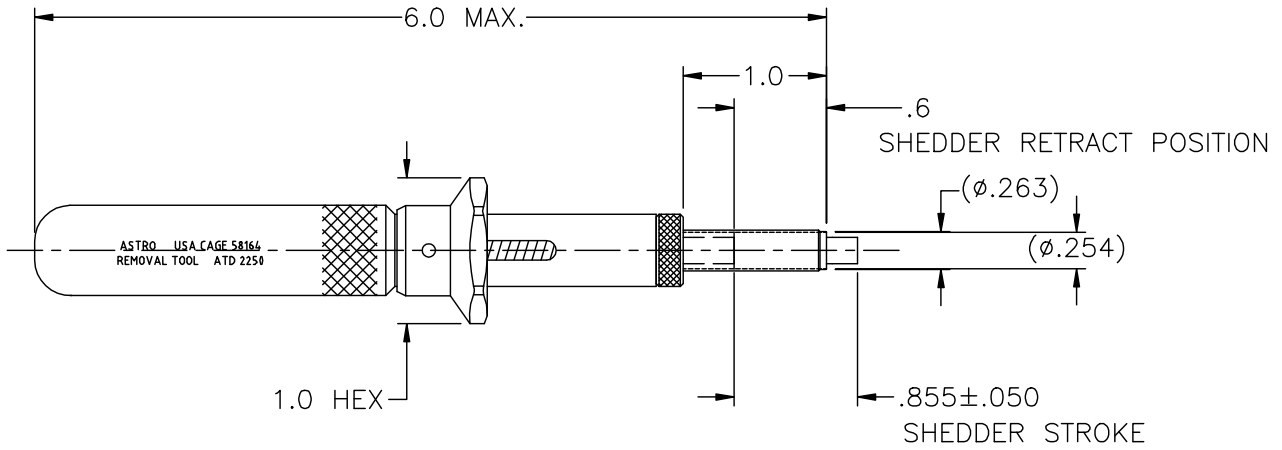

sales@integrated-circuit.com

ATD 2250-ENV

**UNCONTROLLED DOCUMENT
WILL NOT BE UPDATED**

2. COLOR CODE: GREEN.

NOTES: 1. THIS IS AN AUTOCAD DRAWING, DO NOT CHANGE MANUALLY.

				<p>THESE DRAWINGS, SPECIFICATIONS OR OTHER DATA ARE AND REMAIN, THE PROPERTY OF ASTRO TOOL CORP. AND MUST BE RETURNED UPON REQUEST. THEY CONTAIN INFORMATION OWNED AND/OR DEVELOPED BY ASTRO AT ITS OWN PRIVATE EXPENSE AND MAY NOT BE USED, DUPLICATED OR DISCLOSED TO OTHERS, IN WHOLE OR IN PART FOR DESIGN, MANUFACTURE OR PROCUREMENT WITHOUT THE WRITTEN PERMISSION OF ASTRO TOOL CORP. EACH AND EVERY TIME.</p>	<p>SCALE: N.T.S.</p> <p>DWN BY: DYO</p> <p>DATE: 06-06-11</p> <p>APPROVED:</p>	<p>UNLESS OTHERWISE SPECIFIED: DECIMALS: .XXX ± .005 .XX ± .010 .X ± .030</p> <p>ANGLES: ± 1°</p>	<p>ASTRO TOOL CORP. 21615 S.W. TUALATIN VALLEY HWY., BEAVERTON OR 97006</p>	CAGE 58164
A	NEW RELEASE.	DYO	06-06-11	MMK			<p>DESCRIPTION: ENVELOPE DRAWING: ATD 2250 REMOVAL TOOL</p>	
REV.	DESCRIPTION	BY	DATE	APR.			PART NO.	A ATD 2250-ENV