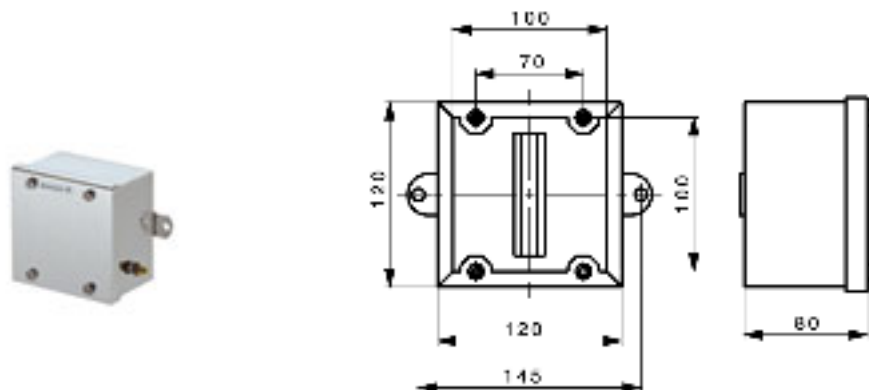

#### General ordering data

Order No.	3873300000
Part designation	STB 1 S-ST1.4404
Version	Ex enclosure, 80 mm, 120 mm, 120 mm, Stainless steel 1.4404
EAN	4008190498436
Qty.	1 pc(s).

#### Dimensions

Fixing dimension, width	145 mm
Height	80 mm
Length	120 mm
Width	120 mm

#### General details

Cover fixing	4 x M6 captive (hexagon)
Enclosure fixing	8 mm holes through outside mounting
Integral fixing	TAS 20 rail welded to floor
Resistance to shocks	7 J
Sealing material	Chloroprene (cover & flange)
Version cover	closed
Colour	shiny, electropolished
Surface finish	polished, chemically immersed
Class of protection to EN 60529	IP 66
Weight	1,400 g
Ambient temperature, min.	-20 °C
Ambient temperature, max.	85 °C