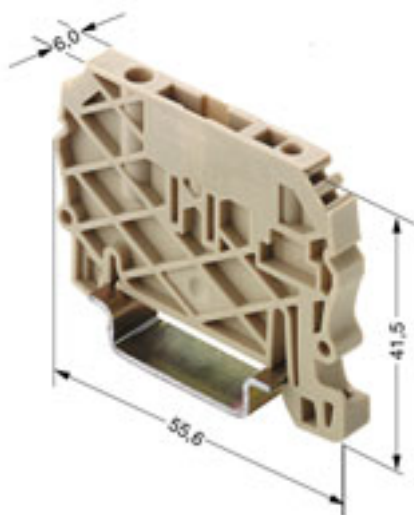

sales@integrated-circuit.com

General ordering data

Order No.	9540000000
Part designation	ZEW 35
Version	Modular terminal, accessories, Rail support
EAN	4008190956264
Qty.	20 pc(s).

Dimensions

Width	6 mm
Height of lowest version	41.5 mm
Length	55 mm