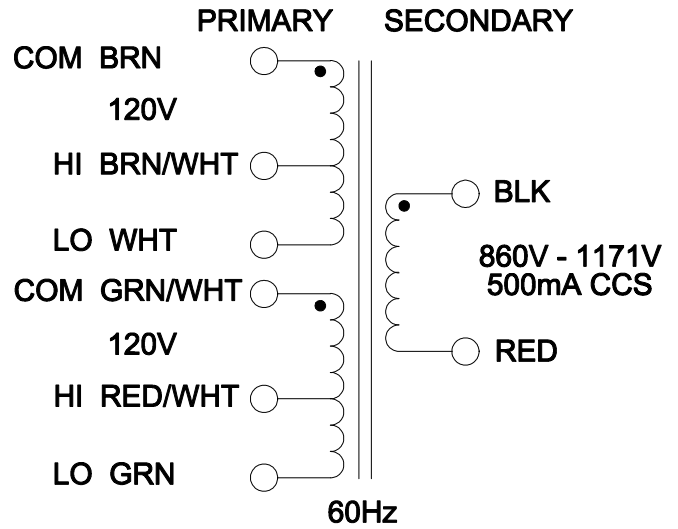

PWDP13034

DIMENSIONS:	
A	4.375" ±0.063
B	5.875" ±0.125
C	5.250" ±0.063
D	3.563" ±0.063
E	4.500" ±0.063
F	5.250" ±0.063
G	0.250" X 0.375" ±0.015

**PWDP13034**  
 HEATH SB-220 ORIGINAL  
 PRI: 117V/234V 60Hz  
 PRI #1: BRN: COM; BRN/WHT: HI; WHT: LO  
 PRI #2: GRN/WHT: COM; RED/WHT: HI; GRN: LO  
 SEC: BLK-RED: 860V - 1171V 500mA CCS  
 MADE IN CANADA DATE