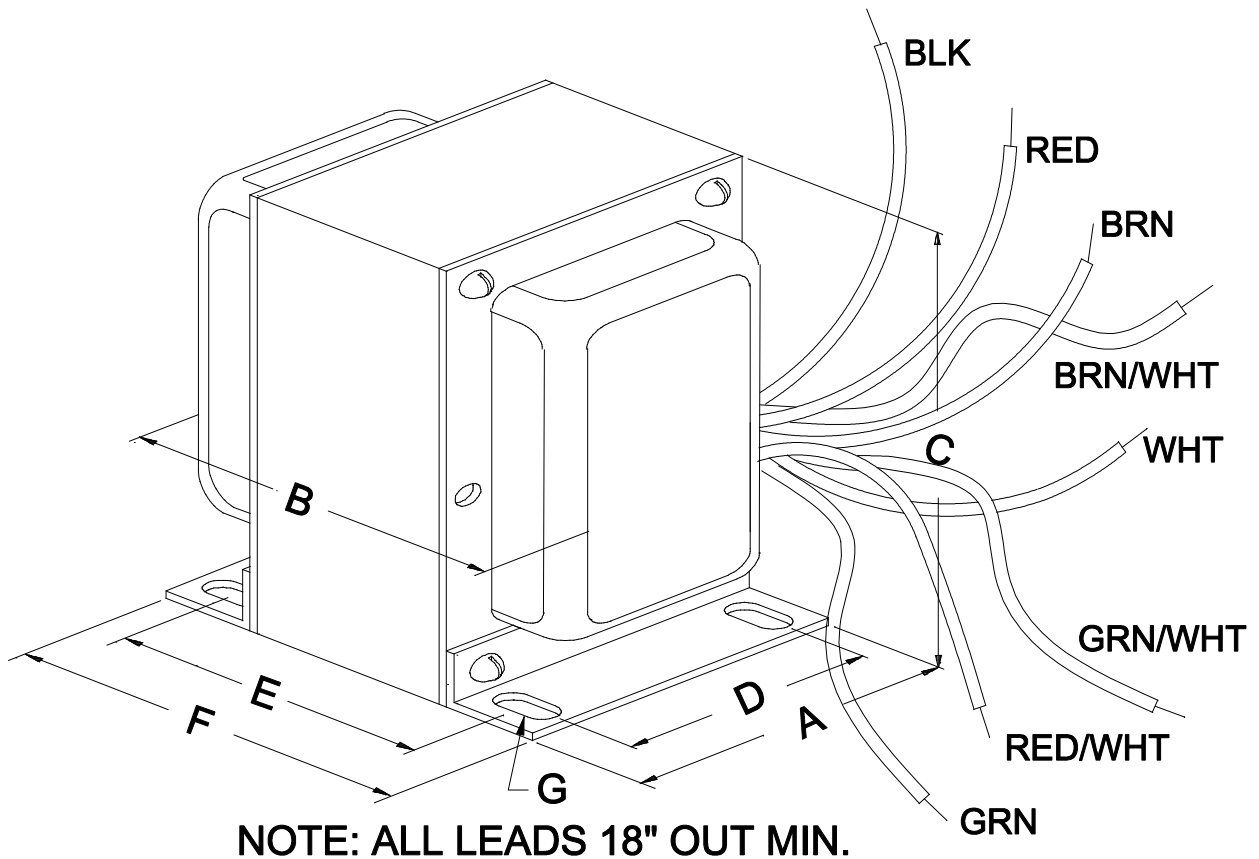

## **Excellent Integrated System Limited**

Stocking Distributor

Click to view price, real time Inventory, Delivery & Lifecycle Information:

[Hammond Manufacturing](#)  
[PWDP13034](#)

For any questions, you can email us directly:  
[sales@integrated-circuit.com](mailto:sales@integrated-circuit.com)

PWDP13034

DIMENSIONS:	
A	4.375" ±0.063
B	5.875" ±0.125
C	5.250" ±0.063
D	3.563" ±0.063
E	4.500" ±0.063
F	5.250" ±0.063
G	0.250" X 0.375" ±0.015

**PWDP13034**  
 HEATH SB-220 ORIGINAL  
 PRI: 117V/234V 60Hz  
 PRI #1: BRN: COM; BRN/WHT: HI; WHT: LO  
 PRI #2: GRN/WHT: COM; RED/WHT: HI; GRN: LO  
 SEC: BLK-RED: 860V - 1171V 500mA CCS  
 MADE IN CANADA DATE