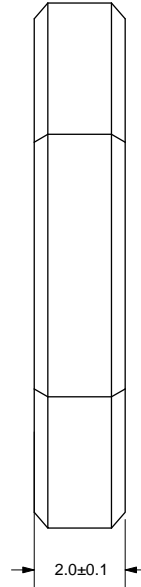

REV.	DESCRIPTION	DATE
A	INITIAL RELEASE	10/15/2014

TOLERANCE:
±0.2mm
UNLESS OTHERWISE
SPECIFIED

CUI INC

20050 SW 112th Ave.
Tualatin, OR 97062
Phone: 503-612-2300
800-275-4899
Fax: 503-612-2383
Website: www.cui.com

TITLE: M7X0.75 NUT		REV: A
PART NO. SJ1-43502PM-NUT	UNITS: MM	
DRAWN BY: RDS	APPROVED BY:	SCALE: 8:1

PC FILE NAME:
SJ1-43502PM-NUT

COPYRIGHT 2014 BY CUI INC.

MATERIAL	PLATING
Brass	Nickel