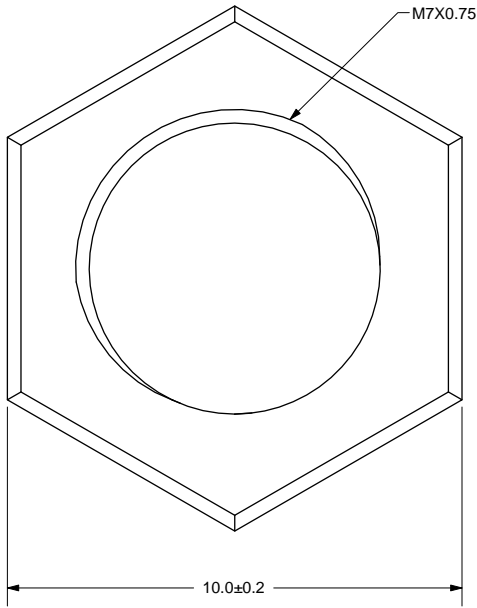

REV.	DESCRIPTION	DATE
A	INITIAL RELEASE	10/15/2014

TOLERANCE:
±0.2mm
UNLESS OTHERWISE
SPECIFIED

CUI INC

20050 SW 112th Ave.
Tualatin, OR 97062
Phone: 503-612-2300
800-275-4899
Fax: 503-612-2383
Website: www.cui.com

TITLE: M7X0.75 NUT		REV: A
PART NO. SJ1-43502PM-NUT	UNITS: MM	
DRAWN BY: RDS	APPROVED BY:	SCALE: 8:1

PC FILE NAME:
SJ1-43502PM-NUT

COPYRIGHT 2014 BY CUI INC.

MATERIAL	PLATING
Brass	Nickel