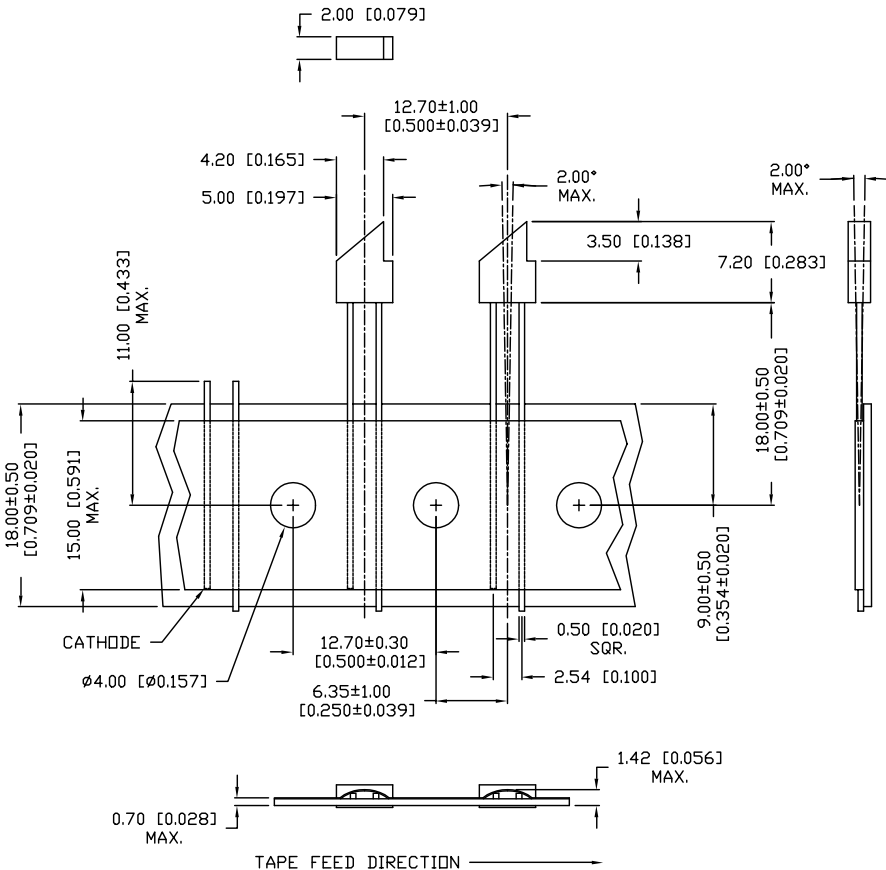

UNCONTROLLED DOCUMENT

PART NUMBER		REV.
SSF-EX2573ID-TR		A
REV.	E.C.N. NUMBER AND REVISION COMMENTS	DATE
A	E.C.N. #10603.	3-23-00

ELECTRO-OPTICAL CHARACTERISTICS $T_A=25^\circ\text{C}$ $I_f=20\text{mA}$

PARAMETER	MIN	TYP	MAX	UNITS	TEST COND
PEAK WAVELENGTH		635 (RED)		nm	
FORWARD VOLTAGE		2.0	2.5	V_f	
REVERSE VOLTAGE	5.0			V_r	$I_r=100\mu\text{A}$
AXIAL INTENSITY		10		mcd	$I_f=20\text{mA}$
VIEWING ANGLE		80		2x theta	
EMITTED COLOR:	RED				
EPOXY LENS FINISH:	RED DIFFUSED				

LIMITS OF SAFE OPERATION AT 25°C

PARAMETER	MAX	UNITS
PEAK FORWARD CURRENT*	150	mA
STEADY CURRENT	30	mA
POWER DISSIPATION	105	mW
DERATE FROM 25°C	-1.2	mW/°C
OPERATING, STORAGE TEMP.	-40 TO +85	°C
SOLDERING TEMP.	+260	°C
2.0mm FROM BODY		3 SEC. MAX

* $t < 10\mu\text{s}$

NOTES:
1. 2,000 PIECES PER REEL.

UNCONTROLLED DOCUMENT

*TOLERANCES PER DECIMAL PRECISION ARE: X=±1 (±0.039), X.X=±0.5 (±0.020), X.XX=±0.25 (±0.010), X.XXX=±0.127 (±0.005), LEAD LENGTH=±0.75 (±0.030), MIN=+DECIMAL PRECISION MAX.=+0.00 -DECIMAL PRECISION

REV.	PART NUMBER
A	SSF-EX2573ID-TR
2mm x 5mm ANGLED LED, SPECIAL SIDECUT, 635nm RED LED, RED DIFFUSED LENS, TAPE AND REEL.	

LUMEX INCORPORATED

290 E. HELLEN ROAD
PALATINE, ILLINOIS 60067
PHONE: (847) 359-2790
WEB: <http://www.lumex.com>

DRAWN BY:	CHECKED BY:	APPROVED BY:	DATE: 10-28-99
KS/SK			PAGE: 1 OF 1
			SCALE: N/A