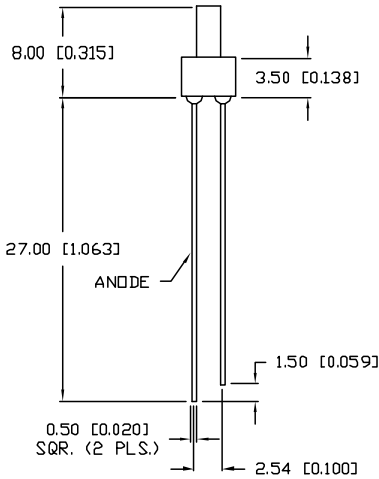

UNCONTROLLED DOCUMENT

PART NUMBER		REV.
SSL-LX20483YD-TD		B
REV.	E.C.N. NUMBER AND REVISION COMMENTS	DATE
A	UPDATED SPECS.	1.11.95
B	E.C.N. #10BRDR. & REDRAWN.	2.15.01

ELECTRO-OPTICAL CHARACTERISTICS $T_A=25^\circ\text{C}$ $I_f=20\text{mA}$

PARAMETER	MIN	TYP	MAX	UNITS	TEST COND
PEAK WAVELENGTH		585		nm	
FORWARD VOLTAGE		2.1	2.5	V_f	
REVERSE VOLTAGE	5.0			V_r	$I_f=100\mu\text{A}$
AXIAL INTENSITY		12		mcd	$I_f=20\text{mA}$
VIEWING ANGLE		70		2x theta	
EMITTED COLOR:	YELLOW				
EPOXY LENS FINISH:	YELLOW TOP DIFFUSED				

LIMITS OF SAFE OPERATION AT 25°C

PARAMETER	MAX	UNITS
PEAK FORWARD CURRENT*	150	mA
STEADY CURRENT	30	mA
POWER DISSIPATION	105	mW
DERATE FROM 25°C	-1.6	mW/°C
OPERATING, STORAGE TEMP.	-40 TO +85	°C
SOLDERING TEMP.	+260	°C
2.0mm FROM BODY		3 SEC. MAX

* $t < 10\mu\text{s}$

*UNLESS OTHERWISE SPECIFIED TOLERANCES PER DECIMAL PRECISION ARE: X=±1 (±0.039), X.X=±0.5 (±0.020), X.XX=±0.25 (±0.010), X.XXX=±0.127 (±0.005), LEAD SIZE=±0.06 (±0.002), LEAD LENGTH=±0.75 (±0.030), MIN.=+DECIMAL PRECISION -0.00, MAX.=+0.00 -DECIMAL PRECISION