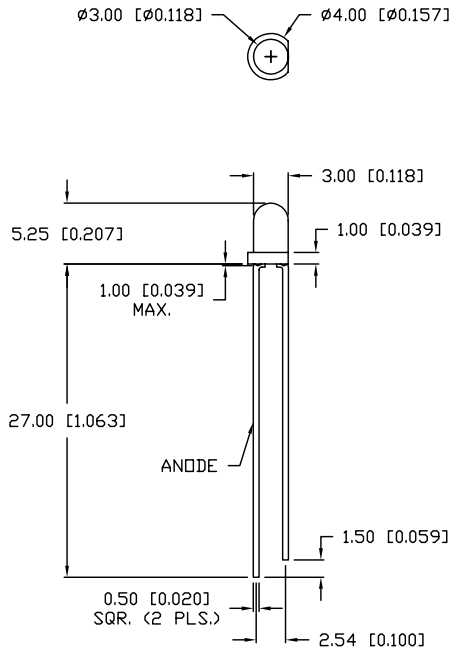

sales@integrated-circuit.com

UNCONTROLLED DOCUMENT

UNDER REVISION

SC:0.50	PART NUMBER	REV.
	SSL-LX3054GD	B
REV.	E.C.N. NUMBER AND REVISION COMMENTS	DATE
A	REDRAWN AND UPDATED SPECS.	7.25.95
B	E.C.N. #10BRDR. & REDRAWN IN 3D.	4.9.01

ELECTRO-OPTICAL CHARACTERISTICS $T_A=25^\circ\text{C}$ $I_f=20\text{mA}$

PARAMETER	MIN	TYP	MAX	UNITS	TEST COND
PEAK WAVELENGTH		565		nm	
FORWARD VOLTAGE		2.2	2.6	V _f	
REVERSE VOLTAGE	5.0			V _r	$I_f=100\mu\text{A}$
AXIAL INTENSITY		12		mcd	$I_f=20\text{mA}$
VIEWING ANGLE		60		2x theta	
EMITTED COLOR:	GREEN				
EPOXY LENS FINISH:	GREEN DIFFUSED				

LIMITS OF SAFE OPERATION AT 25°C

PARAMETER	MAX	UNITS
PEAK FORWARD CURRENT*	150	mA
STEADY CURRENT	25	mA
POWER DISSIPATION	105	mW
DERATE FROM 25°C	-1.6	mW/°C
OPERATING, STORAGE TEMP.	-40 TO +85	°C
SOLDERING TEMP.	+260	°C
2.0mm FROM BODY		3 SEC. MAX

* $t < 10\mu\text{s}$

*UNLESS OTHERWISE SPECIFIED TOLERANCES PER DECIMAL PRECISION ARE: X=±1 (±0.039), X.X=±0.5 (±0.020), X.XX=±0.25 (±0.010), X.XXX=±0.127 (±0.005). LEAD SIZE=±0.05 (±0.002), LEAD LENGTH=±0.75 (±0.030). MIN= +DECIMAL PRECISION -0.00, MAX.= +0.00 -DECIMAL PRECISION