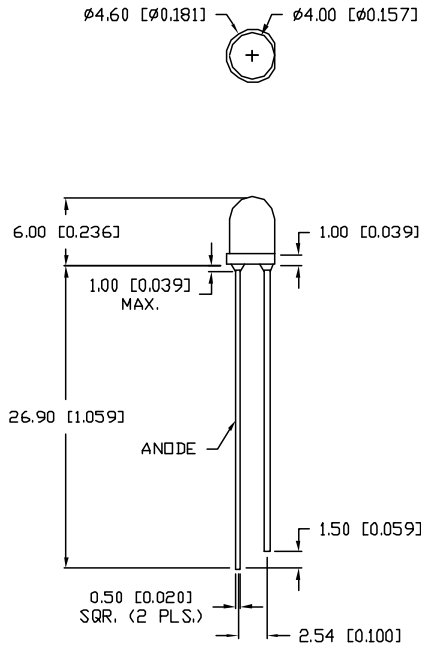

UNCONTROLLED DOCUMENT

PART NUMBER		REV.
SSL-LX4064HD		A
REV.	E.C.N. NUMBER AND REVISION COMMENTS	DATE
A	E.C.N. #10BRDR. & REDRAWN IN 3D.	4.18.01

ELECTRO-OPTICAL CHARACTERISTICS $T_A=25^{\circ}\text{C}$ $I_f=20\text{mA}$

PARAMETER	MIN	TYP	MAX	UNITS	TEST COND
PEAK WAVELENGTH		700		nm	
FORWARD VOLTAGE		2.0	2.5	V_f	
REVERSE VOLTAGE	5.0			V_r	$I_f=100\mu\text{A}$
AXIAL INTENSITY		5		mcd	$I_f=20\text{mA}$
VIEWING ANGLE		60		$2x$ theta	
EMITTED COLOR:	RED				
EPOXY LENS FINISH:	RED DIFFUSED				

LIMITS OF SAFE OPERATION AT 25°C

PARAMETER	MAX	UNITS
PEAK FORWARD CURRENT*	150	mA
STEADY CURRENT	25	mA
POWER DISSIPATION	120	mW
DERATE FROM 25°C	-1.2	mW/ $^{\circ}\text{C}$
OPERATING, STORAGE TEMP.	-40 TO +85	$^{\circ}\text{C}$
SOLDERING TEMP.	+260	$^{\circ}\text{C}$
2.0mm FROM BODY		3 SEC. MAX

* $t < 10\mu\text{s}$

UNCONTROLLED DOCUMENT

*UNLESS OTHERWISE SPECIFIED TOLERANCES PER DECIMAL PRECISION ARE: X=±1 (±0.039), XX=±0.5 (±0.020), XXX=±0.25 (±0.010), XXXX=±0.127 (±0.005). LEAD SIZE=±0.05 (±0.002), LEAD LENGTH=±0.75 (±0.030). MIN.=+DECIMAL PRECISION -0.00 MAX.=+0.00 -DECIMAL PRECISION