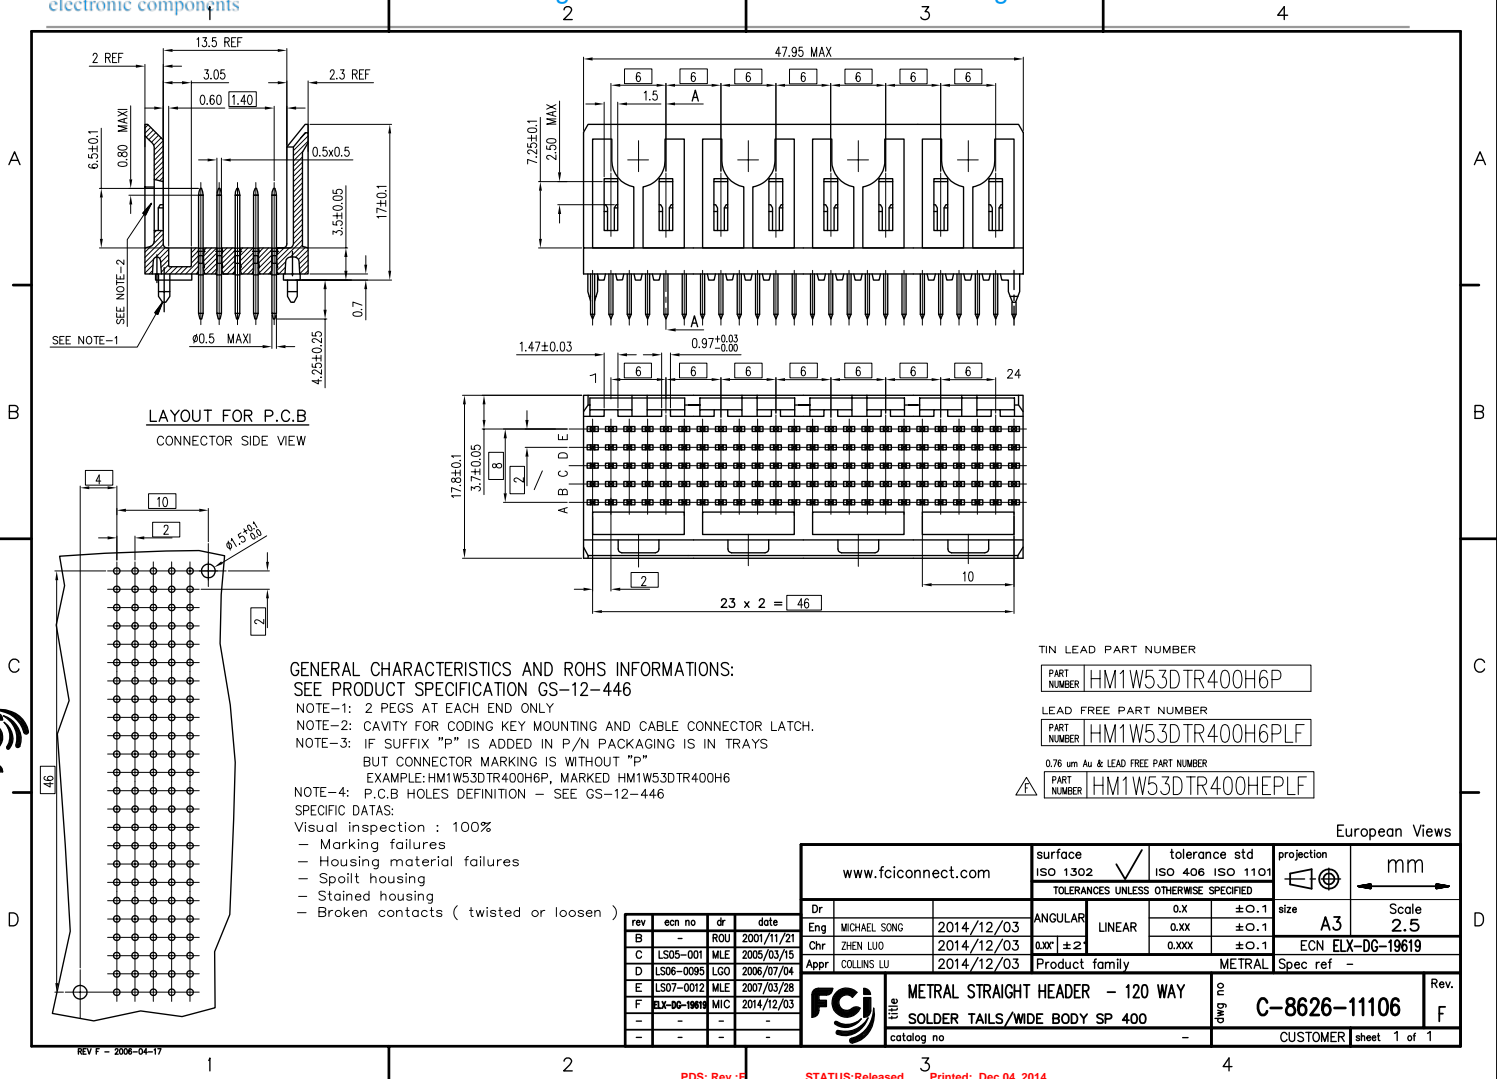

Excellent Integrated System Limited

Stocking Distributor

Click to view price, real time Inventory, Delivery & Lifecycle Information:

[FCI](#)
[HM1W53DTR400HEPLF](#)

For any questions, you can email us directly:
sales@integrated-circuit.com