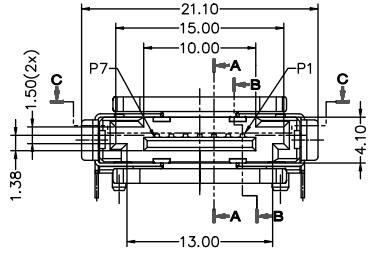

RECOMMENDED PCB LAYOUT
TOLERANCE: ±0.05

mat'l. code				tolerances unless otherwise specified		CUSTOMER COPY		FCI		www.fciconnect.com	
ltr	ecn no	dr	date	linear	.X ± 0.38	projection	title	product family		code	
A	T09-1147	S.LIN	11/17/09		.XX ± 0.25	MM	E-SATA PLUG R/A	SATA		TWN	
				angles	.XXX ± 0.15	scale	TOP MOUNT SMT TYPE	size dwg no		sheet	
				dr	0° ±2'	NA		10105449		1 of 1	
				enrg	STERLING LIN 11/17/09						
				chr	GARY HSIEH 11/17/09						
				appd	JOSEPH HSIA 11/17/09						
sheet index	revision sheet	A	1							cage code