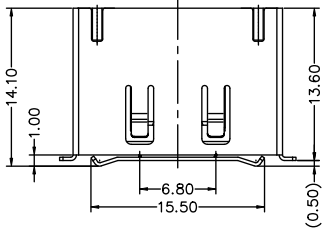

1. NOTES:
   1.MATERIAL:HOUSING:HIGH TEMP PLASTIC WITH 30 % G/F UL94 V-0
   COLOR:BLACK
   CONTACT:COPPER ALLOY,T=0.25mm
   SHELL:COPPER ALLOY,T=0.30mm
   2.FINISH:
   CONTACT:GOLD PLATING ON CONTACT AREA 100u" MIN. MATTE TIN
   PLATING ON SOLDERTAILS 50u" MIN.NICKEL UNDERPLATING
   OVER ALL
   SHELL:BRIGHT TIN PLATING 100u" MIN.
   50u" MIN.NICKEL UNDERPLATING OVER ALL
   3. PRODUCT SPEC: GS-12-402
   PACKING SPEC: GS-14-1109
   4. THE HOUSING WILL WITHSTAND EXPOSURE TO 260C
   PEAK TEMP FOR 10 SEC. IN A CONVECTION, INFRA-RED OR
   VAPOR PHASE REFLOW OVEN.
   5. PRODUCT NUMBERING:
   10105449 - 00 X X LF
   LEAD FREE
   R: T&R PACKING
   1. 15U" GOLD AT CONTACT