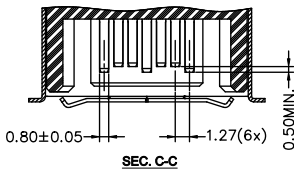

RECOMMENDED PCB LAYOUT
TOLERANCE: ±0.05