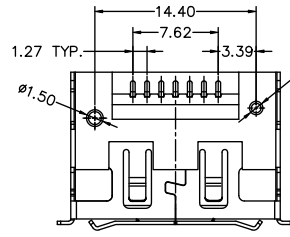

1. NOTES:
   1.MATERIAL:HOUSING:HIGH TEMP PLASTIC WITH 30 % G/F UL94 V-0
   COLOR:BLACK
   CONTACT:COPPER ALLOY,T=0.25mm
   SHELL:COPPER ALLOY,T=0.30mm
   2.FINISH:
   CONTACT:GOLD PLATING ON CONTACT AREA 100u" MIN. MATTE TIN
   PLATING ON SOLDERTAILS 50u" MIN.NICKEL UNDERPLATING
   OVER ALL
   SHELL:BRIGHT TIN PLATING 100u" MIN.
   50u" MIN.NICKEL UNDERPLATING OVER ALL
   3. PRODUCT SPEC: GS-12-402
   PACKING SPEC: GS-14-1109
   4. THE HOUSING WILL WITHSTAND EXPOSURE TO 260C
   PEAK TEMP FOR 10 SEC. IN A CONVECTION, INFRA-RED OR
   VAPOR PHASE REFLOW OVEN.
   5. PRODUCT NUMBERING:
   10105449 - 00 X X LF
   LEAD FREE
   R: T&R PACKING
   1. 15U" GOLD AT CONTACT