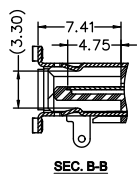

mat'l. code				tolerances unless otherwise specified		CUSTOMER COPY		FCI		www.fciconnect.com	
ltr	ecn no	dr	date	linear	.X ± 0.38	projection	title	product family		code	
A	T09-1147	S.LIN	11/17/09		.XX ± 0.25	MM	E-SATA PLUG R/A	SATA		TWN	
				angles	.XXX ± 0.15	scale	TOP MOUNT SMT TYPE	size dwg no		sheet	
				dr	0° ±2'	NA		10105449		1 of 1	
				enrg	STERLING LIN 11/17/09						
				chr	GARY HSIEH 11/17/09						
				appd	JOSEPH HSIA 11/17/09						
sheet index	revision sheet	A	1							cage code