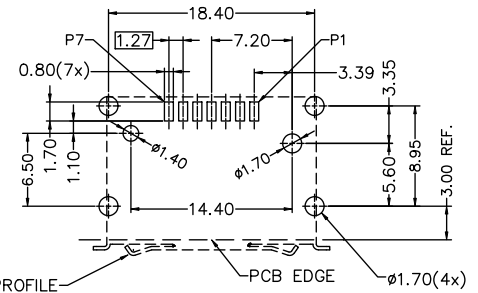

RECOMMENDED PCB LAYOUT
TOLERANCE: ±0.05

mat'l. code				tolerances unless otherwise specified		CUSTOMER COPY		FCI		www.fciconnect.com	
ltr	ecn no	dr	date	linear	.X ± 0.38	projection	title	product family		code	
A	T09-1147	S.LIN	11/17/09		.XX ± 0.25	MM	E-SATA PLUG R/A	SATA		TWN	
				angles	.XXX ± 0.15	scale	TOP MOUNT SMT TYPE	size dwg no		sheet	
				dr	0° ±2'	NA		10105449		1 of 1	
				enrg	STERLING LIN 11/17/09						
				chr	GARY HSIEH 11/17/09						
				appd	JOSEPH HSIA 11/17/09						
sheet index	revision sheet	A	1							cage code