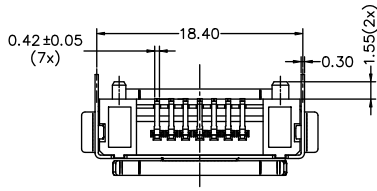

1. NOTES:
   1.MATERIAL:HOUSING:HIGH TEMP PLASTIC WITH 30 % G/F UL94 V-0
   COLOR:BLACK
   CONTACT:COPPER ALLOY,T=0.25mm
   SHELL:COPPER ALLOY,T=0.30mm
   2.FINISH:
   CONTACT:GOLD PLATING ON CONTACT AREA 100u" MIN. MATTE TIN
   PLATING ON SOLDERTAILS 50u" MIN.NICKEL UNDERPLATING
   OVER ALL
   SHELL:BRIGHT TIN PLATING 100u" MIN.
   50u" MIN.NICKEL UNDERPLATING OVER ALL
   3. PRODUCT SPEC: GS-12-402
   PACKING SPEC: GS-14-1109
   4. THE HOUSING WILL WITHSTAND EXPOSURE TO 260C
   PEAK TEMP FOR 10 SEC. IN A CONVECTION, INFRA-RED OR
   VAPOR PHASE REFLOW OVEN.
   5. PRODUCT NUMBERING:
   10105449 - 00 X X LF
   LEAD FREE
   R: T&R PACKING
   1. 15U" GOLD AT CONTACT