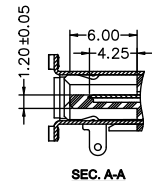

mat'l. code				tolerances unless otherwise specified		CUSTOMER COPY		FCI		www.fciconnect.com	
ltr	ecn no	dr	date	linear	.X ± 0.38	projection	title	product family		code	
A	T09-1147	S.LIN	11/17/09		.XX ± 0.25	MM	E-SATA PLUG R/A	SATA		TWN	
				angles	.XXX ± 0.15	scale	TOP MOUNT SMT TYPE	size dwg no		sheet	
				dr	0° ±2'	NA		10105449		1 of 1	
				enrg	STERLING LIN 11/17/09						
				chr	GARY HSIEH 11/17/09						
				appd	JOSEPH HSIA 11/17/09						
sheet index	revision sheet	A	1							cage code