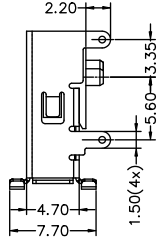

1. NOTES:
   1.MATERIAL:HOUSING:HIGH TEMP PLASTIC WITH 30 % G/F UL94 V-0
   COLOR:BLACK
   CONTACT:COPPER ALLOY,T=0.25mm
   SHELL:COPPER ALLOY,T=0.30mm
   2.FINISH:
   CONTACT:GOLD PLATING ON CONTACT AREA 100u" MIN. MATTE TIN
   PLATING ON SOLDERTAILS 50u" MIN.NICKEL UNDERPLATING
   OVER ALL
   SHELL:BRIGHT TIN PLATING 100u" MIN.
   50u" MIN.NICKEL UNDERPLATING OVER ALL
   3. PRODUCT SPEC: GS-12-402
   PACKING SPEC: GS-14-1109
   4. THE HOUSING WILL WITHSTAND EXPOSURE TO 260C
   PEAK TEMP FOR 10 SEC. IN A CONVECTION, INFRA-RED OR
   VAPOR PHASE REFLOW OVEN.
   5. PRODUCT NUMBERING:
   10105449 - 00 X X LF
   LEAD FREE
   R: T&R PACKING
   1. 15U" GOLD AT CONTACT