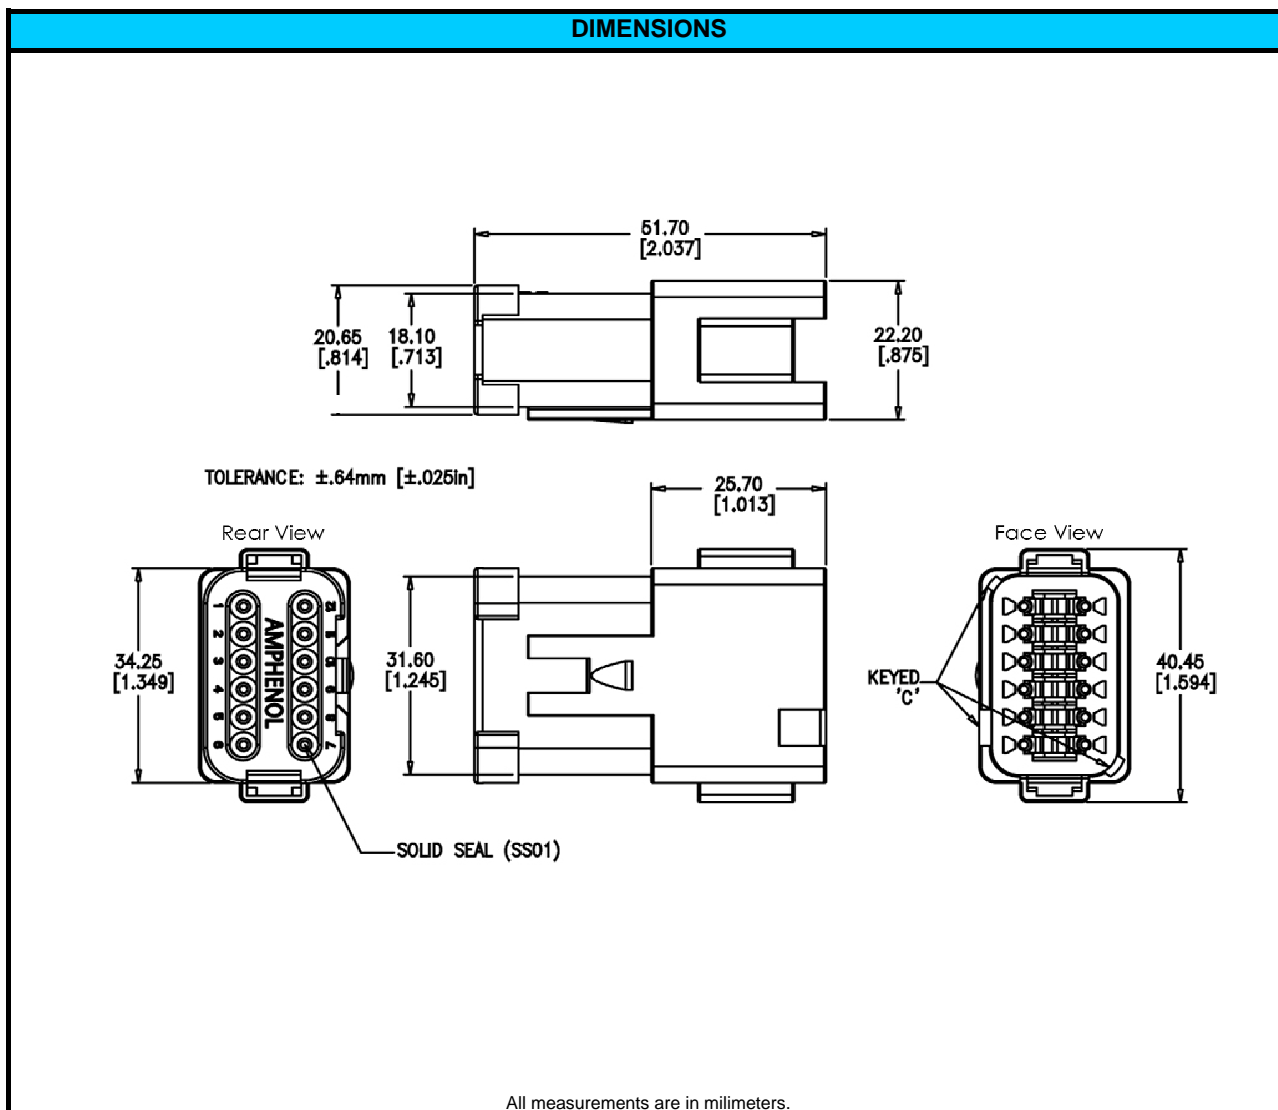

sales@integrated-circuit.com

Amphenol

SINE SYSTEMS

AT Series™

Connectors

CONFIGURATION	PART NUMBER
Recpt, 12 Way, Enhanced C Key, Solid Rear Seal, End Cap	AT04-12PC-SS01

NOTES:	
CONTACT SIZE	16
WIRE RANGE	NA
HOUSING COLOR	GREEN
MATING CONNECTOR:	AT06-12SC
REV: NC	UNCONTROLLED DOCUMENT
DATE 8-July-2009	INFORMATION SUBJECT TO CHANGE WITHOUT NOTICE