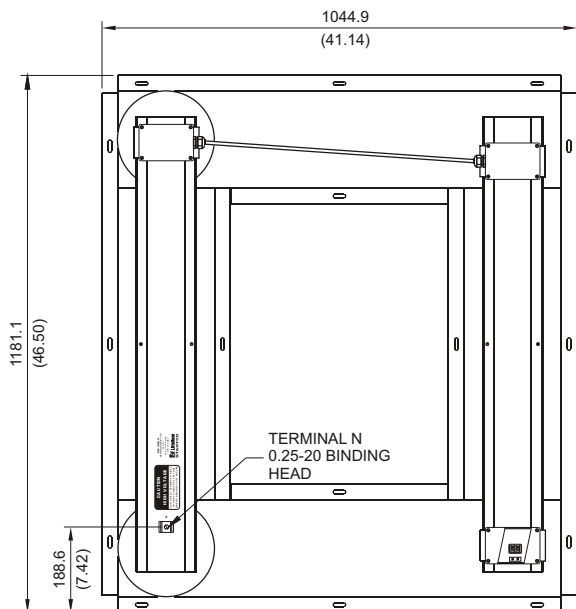

sales@integrated-circuit.com

TOP

RATINGS:

MAXIMUM VOLTAGE . 44,000 Vac
 MAXIMUM CURRENT. 220 mA
 RESISTANCE 200 k Ω
 THERMAL 1 MINUTE ON
 120 MINUTES OFF

FRONT

RIGHT SIDE

NOTES:

1. DIMENSIONS IN MILLIMETRES (INCHES).
2. TERMINAL-BLOCK SCREWS: 6-32 x 0.25.
3. MOUNTING SCREWS: M6 OR 0.25-20.
4. USE LIQUID-TIGHT GLAND FOR TERMINAL-BLOCK-ENCLOSURE CABLE ENTRY.