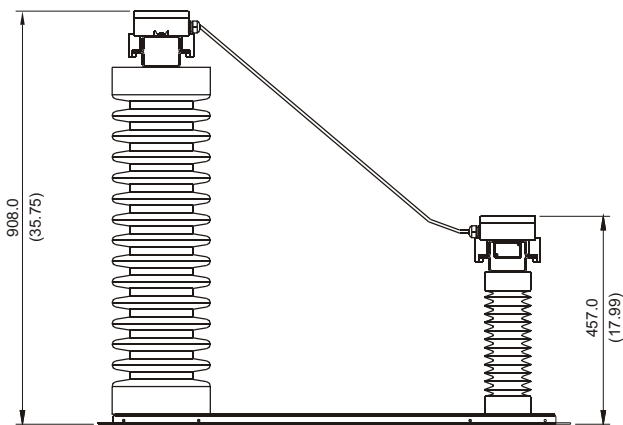

sales@integrated-circuit.com

TOP

RATINGS:

MAXIMUM VOLTAGE . 44,000 Vac
 MAXIMUM CURRENT. 220 mA
 RESISTANCE 200 k Ω
 THERMAL 1 MINUTE ON
 120 MINUTES OFF

FRONT

RIGHT SIDE

NOTES:

1. DIMENSIONS IN MILLIMETRES (INCHES).
2. TERMINAL-BLOCK SCREWS: 6-32 x 0.25.
3. MOUNTING SCREWS: M6 OR 0.25-20.
4. USE LIQUID-TIGHT GLAND FOR TERMINAL-BLOCK-ENCLOSURE CABLE ENTRY.