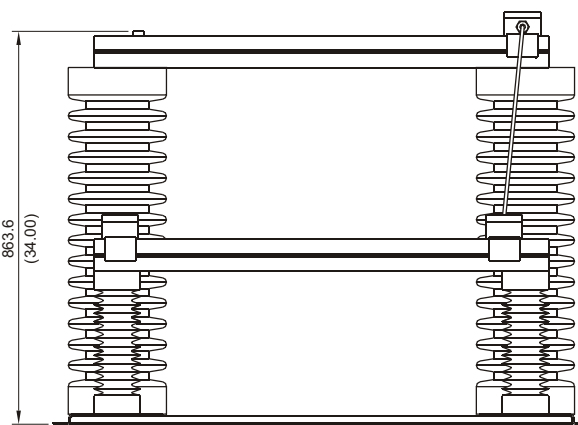

sales@integrated-circuit.com

TOP

RATINGS:

MAXIMUM VOLTAGE . 44,000 Vac
 MAXIMUM CURRENT. 220 mA
 RESISTANCE 200 k Ω
 THERMAL 1 MINUTE ON
 120 MINUTES OFF

FRONT

RIGHT SIDE

NOTES:

1. DIMENSIONS IN MILLIMETRES (INCHES).
2. TERMINAL-BLOCK SCREWS: 6-32 x 0.25.
3. MOUNTING SCREWS: M6 OR 0.25-20.
4. USE LIQUID-TIGHT GLAND FOR TERMINAL-BLOCK-ENCLOSURE CABLE ENTRY.