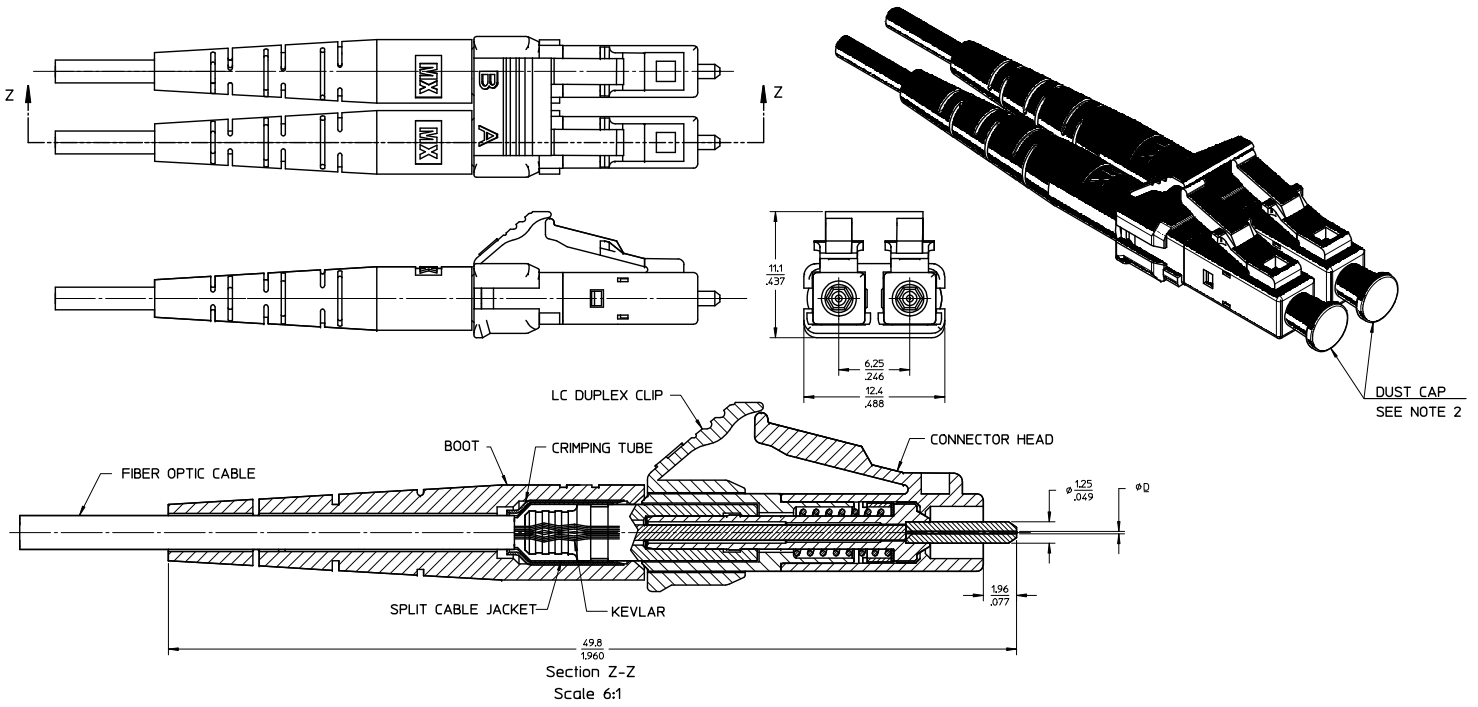

Excellent Integrated System Limited

Stocking Distributor

Click to view price, real time Inventory, Delivery & Lifecycle Information:

[Molex Connector Corporation](#)
[1060212300](#)

For any questions, you can email us directly:

sales@integrated-circuit.com

PART NUMBER	CABLE TYPE	ØD (µm)	COLOR
106021-2200	SINGLE MODE PC	126	BLUE
106021-2300	MULTI MODE	127	BEIGE

NOTES:

1. ALL DIMENSIONS ARE FOR REFERENCE ONLY.
2. DUST CAP SHOWN IN ISO VIEW ONLY.

ENTER DESCRIPTION EC NO: MF2015-0073 DRAWN: JUANIC 2014/08/05 CHKD: YBELENYAK APPR: YBELENYAK 2014/08/12 REV A	QUALITY SYMBOLS ▽=0 ▽=0	GENERAL TOLERANCES (UNLESS SPECIFIED)		DIMENSION STYLE MM/IN		SCALE 4:1	DESIGN UNITS INCH	THIRD ANGLE PROJECTION		
		4 PLACES ± --- ± ---	3 PLACES ± --- ± ---	2 PLACES ± --- ± ---	1 PLACE ± --- ± ---	DRAWN BY SMIGO	DATE 2010/11/04	TITLE LC CONNECTOR DPLX TIGHT CABLE		
		ANGULAR ± 1/2°				CHECKED BY YBELENYAK	DATE 2014/08/12	MOLEX INCORPORATED		
		DRAFT WHERE APPLICABLE MUST REMAIN WITHIN DIMENSIONS				MATERIAL NO. SEE TABLE	DATE 2014/08/12	DOCUMENT NO. SD-106021-2200	SHEET NO. 1 OF 1	