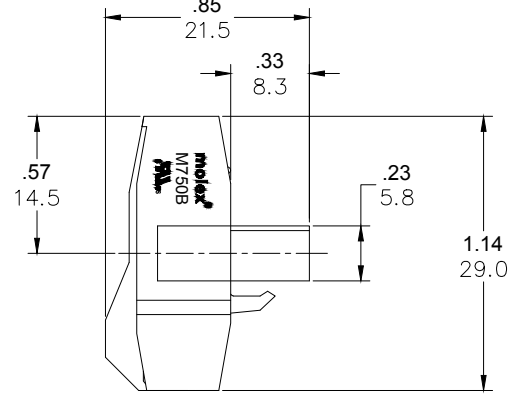

sales@integrated-circuit.com

PART NUMBER DATA						
CIRCUITS	PART NUMBER	ENGINEERING NUMBER	COLOR	A IN mm	B IN mm	C IN mm
2	397160002	M750B-20-2-02-3	GREEN	.78	19.8	.200
3	397160003	M750B-20-2-03-3	GREEN	.98	24.9	.400
4	397160004	M750B-20-2-04-3	GREEN	1.18	30.0	.600
5	397160005	M750B-20-2-05-3	GREEN	1.38	35.1	.800
6	397160006	M750B-20-2-06-3	GREEN	1.58	40.2	1.000
7	397160007	M750B-20-2-07-3	GREEN	1.78	45.2	1.200
8	397160008	M750B-20-2-08-3	GREEN	1.98	50.3	1.400
9	397160009	M750B-20-2-09-3	GREEN	2.18	55.4	1.600
10	397160010	M750B-20-2-10-3	GREEN	2.38	60.5	1.800
11	397160011	M750B-20-2-11-3	GREEN	2.58	65.6	2.000
12	397160012	M750B-20-2-12-3	GREEN	2.78	70.6	2.200

REF. LAST 2 DIGITS OF PART NUMBER EQUALS CIRCUIT COUNT

ENGINEERING NUMBER LEGEND

CONTACT FACTORY FOR OPTIONAL COLORS

SPECIFICATIONS

- MATERIAL:
 - A. BODY : PA66, UL94 V-0
 - B. SCREW: M3 STEEL, ZINC PLATED
 - C. COVER: PA66, UL94 V-0
 - D. CAGE: BRASS, NI PLATED
 - E. CONTACT: Cu ALLOY, TIN PLATED
 - F. MTG SCREW: M2.5, STEEL, ZINC PLATED
- WIRE SIZE: 24~12AWG
- RATING: 250V, 12A
- MAX TORQUE: 4.9 IN LBS.
- WIRE STRIP LENGTH: .39in. (10.0mm)
- OPERATING TEMPERATURE: -40°C TO +105°C
- DIMS SHOWN ARE FOR REFERENCE ONLY

RELEASED EC NO: JPC2014-176 DRWN: RSTONE 2014/04/24 CHKD: GFARNSW APPR: JFMURPHY 2014/10/16 A	QUALITY SYMBOL ▽=0 ▽=0	GENERAL TOLERANCES (UNLESS SPECIFIED)		DIMENSION STYLE	SCALE	DESIGN UNITS	THIRD ANGLE PROJECTION	
		mm	INCH	IN/MM	---	METRIC		
		4 PLACES ±	±	RSTONE 2014/04/24	TITLE	TERMINAL PLUG-HORIZ. 5.08MM, DBL WIRE ENTRY WITH MOUNTING ENDS		
		3 PLACES ±	±.005	G FARNOW	MOLEX INCORPORATED		SHEET NO. 1 OF 1	
2 PLACES ±0.13	±.01	JFMURPHY 2014/10/16	SEE CHART		SD-39716-001			
1 PLACE ±0.3	±		DRAFT WHERE APPLICABLE MUST REMAIN WITHIN DIMENSIONS		THIS DRAWING CONTAINS INFORMATION THAT IS PROPRIETARY TO MOLEX INCORPORATED AND SHOULD NOT BE USED WITHOUT WRITTEN PERMISSION			