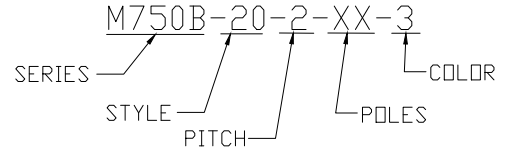

sales@integrated-circuit.com

PART NUMBER DATA						
CIRCUITS	PART NUMBER	ENGINEERING NUMBER	COLOR	A IN mm	B IN mm	C IN mm
2	397160002	M750B-20-2-02-3	GREEN	.78	19.8	.200
3	397160003	M750B-20-2-03-3	GREEN	.98	24.9	.400
4	397160004	M750B-20-2-04-3	GREEN	1.18	30.0	.600
5	397160005	M750B-20-2-05-3	GREEN	1.38	35.1	.800
6	397160006	M750B-20-2-06-3	GREEN	1.58	40.2	1.000
7	397160007	M750B-20-2-07-3	GREEN	1.78	45.2	1.200
8	397160008	M750B-20-2-08-3	GREEN	1.98	50.3	1.400
9	397160009	M750B-20-2-09-3	GREEN	2.18	55.4	1.600
10	397160010	M750B-20-2-10-3	GREEN	2.38	60.5	1.800
11	397160011	M750B-20-2-11-3	GREEN	2.58	65.6	2.000
12	397160012	M750B-20-2-12-3	GREEN	2.78	70.6	2.200

REF. LAST 2 DIGITS OF PART NUMBER EQUALS CIRCUIT COUNT

ENGINEERING NUMBER LEGEND

CONTACT FACTORY FOR OPTIONAL COLORS

SPECIFICATIONS

- MATERIAL:
 - A. BODY : PA66, UL94 V-0
 - B. SCREW: M3 STEEL, ZINC PLATED
 - C. COVER: PA66, UL94 V-0
 - D. CAGE: BRASS, NI PLATED
 - E. CONTACT: Cu ALLOY, TIN PLATED
 - F. MTG SCREW: M2.5, STEEL, ZINC PLATED
- WIRE SIZE: 24~12AWG
- RATING: 250V, 12A
- MAX TORQUE: 4.9 IN LBS.
- WIRE STRIP LENGTH: .39in. (10.0mm)
- OPERATING TEMPERATURE: -40°C TO +105°C
- DIMS SHOWN ARE FOR REFERENCE ONLY