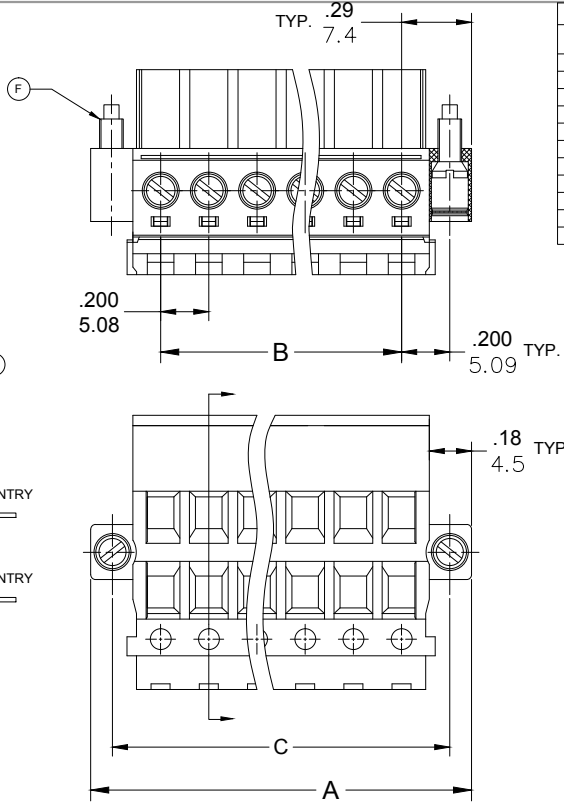

sales@integrated-circuit.com

PART NUMBER DATA						
CIRCUITS	PART NUMBER	ENGINEERING NUMBER	COLOR	A IN mm	B IN mm	C IN mm
2	397160002	M750B-20-2-02-3	GREEN	.78	19.8	.200
3	397160003	M750B-20-2-03-3	GREEN	.98	24.9	.400
4	397160004	M750B-20-2-04-3	GREEN	1.18	30.0	.600
5	397160005	M750B-20-2-05-3	GREEN	1.38	35.1	.800
6	397160006	M750B-20-2-06-3	GREEN	1.58	40.2	1.000
7	397160007	M750B-20-2-07-3	GREEN	1.78	45.2	1.200
8	397160008	M750B-20-2-08-3	GREEN	1.98	50.3	1.400
9	397160009	M750B-20-2-09-3	GREEN	2.18	55.4	1.600
10	397160010	M750B-20-2-10-3	GREEN	2.38	60.5	1.800
11	397160011	M750B-20-2-11-3	GREEN	2.58	65.6	2.000
12	397160012	M750B-20-2-12-3	GREEN	2.78	70.6	2.200

REF. LAST 2 DIGITS OF PART NUMBER EQUALS CIRCUIT COUNT

ENGINEERING NUMBER LEGEND

CONTACT FACTORY FOR OPTIONAL COLORS

SPECIFICATIONS

- MATERIAL:
 - A. BODY : PA66, UL94 V-0
 - B. SCREW: M3 STEEL, ZINC PLATED
 - C. COVER: PA66, UL94 V-0
 - D. CAGE: BRASS, NI PLATED
 - E. CONTACT: Cu ALLOY, TIN PLATED
 - F. MTG SCREW: M2.5, STEEL, ZINC PLATED
- WIRE SIZE: 24~12AWG
- RATING: 250V, 12A
- MAX TORQUE: 4.9 IN LBS.
- WIRE STRIP LENGTH: .39in. (10.0mm)
- OPERATING TEMPERATURE: -40°C TO +105°C
- DIMS SHOWN ARE FOR REFERENCE ONLY

RELEASED EC NO: JPC2014-176 DRWN: RSTONE 2014/04/24 CHKD: GFARNSW APPR: JFMURPHY 2014/10/16 A	QUALITY SYMBOL ▽=0 ▽=0	GENERAL TOLERANCES (UNLESS SPECIFIED)		DIMENSION STYLE	SCALE	DESIGN UNITS	THIRD ANGLE PROJECTION	
		mm	INCH	IN/MM	---	METRIC		
		4 PLACES ±	±	RSTONE 2014/04/24	TITLE	TERMINAL PLUG-HORIZ. 5.08MM, DBL WIRE ENTRY WITH MOUNTING ENDS		
		3 PLACES ±	±.005	G FARNOW	MOLEX INCORPORATED		SHEET NO. 1 OF 1	
2 PLACES ±0.13	±.01	JFMURPHY 2014/10/16	SEE CHART		SD-39716-001			
1 PLACE ±0.3	±		DRAFT WHERE APPLICABLE MUST REMAIN WITHIN DIMENSIONS		THIS DRAWING CONTAINS INFORMATION THAT IS PROPRIETARY TO MOLEX INCORPORATED AND SHOULD NOT BE USED WITHOUT WRITTEN PERMISSION			