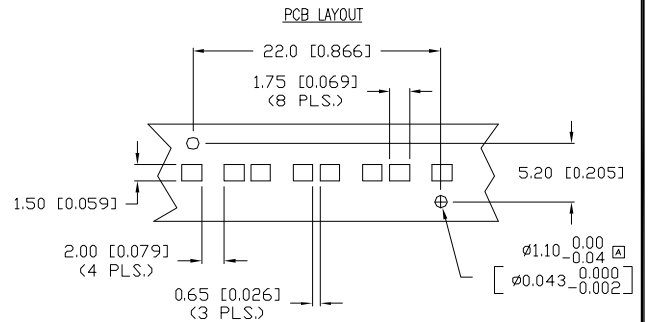

UNCONTROLLED DOCUMENT

PART NUMBER		REV.
LPF-C014301S		A
REV.	E.C.N. NUMBER AND REVISION COMMENTS	DATE
A	E.C.N. #11000.	6.10.03

*UNLESS OTHERWISE SPECIFIED TOLERANCES PER DECIMAL PRECISION ARE: X=±1 (±0.039), X.X=±0.5 (±0.020), X.XX=±0.25 (±0.010), X.XXX=±0.127 (±0.005). LEAD SIZE=±0.05 (±0.002), LEAD LENGTH=±0.75 (±0.030). MIN.=^{+DECIMAL PRECISION}-0.00 MAX.=^{+0.00}-DECIMAL PRECISION

UNCONTROLLED DOCUMENT

REV.	PART NUMBER	<p>CONFIDENTIAL INFORMATION</p> <p>THE INFORMATION CONTAINED IN THIS DOCUMENT IS THE PROPERTY OF LUMEX INC. EXCEPT AS SPECIFICALLY AUTHORIZED IN WRITING BY LUMEX INC., THE HOLDER OF THIS DOCUMENT SHALL KEEP ALL INFORMATION CONTAINED HEREIN CONFIDENTIAL AND SHALL PROTECT SAME IN WHOLE OR IN PART FROM DISCLOSURE AND DISSEMINATION TO ALL THIRD PARTIES.</p> <p>RELIABILITY NOTE</p> <p>OUR MANY YEARS OF EXPERIENCE DATA ACCUMULATION INDICATE THAT SOLDER HEAT IS A MAJOR CAUSE OF EARLY AND FUTURE FAILURE. PLEASE PAY ATTENTION TO YOUR SOLDERING PROCESS.</p>	<p>290 E. HELEN ROAD PALATINE, IL 60067-6976 PHONE: +1.847.359.2790 US WEB: www.lumex.com TW WEB: www.lumex.com.tw</p>
A	LPF-C014301S		
4 HIGH, RIGHT ANGLE LIGHT PIPE, 3mm ROUND LENS.		<p>DRAWN BY: BC</p> <p>CHECKED BY:</p> <p>APPROVED BY:</p>	<p>DATE: 8.13.02</p> <p>PAGE: 1 OF 1</p> <p>SCALE: N/A</p>