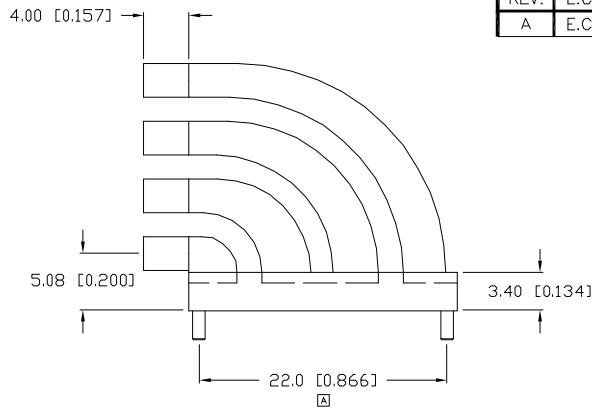

UNCONTROLLED DOCUMENT

PART NUMBER		REV.
LPF-C014301S		A
REV.	E.C.N. NUMBER AND REVISION COMMENTS	DATE
A	E.C.N. #11000.	6.10.03

*UNLESS OTHERWISE SPECIFIED TOLERANCES PER DECIMAL PRECISION ARE: X=±1 (±0.039), X.X=±0.5 (±0.020), X.XX=±0.25 (±0.010), X.XXX=±0.127 (±0.005). LEAD SIZE=±0.05 (±0.002), LEAD LENGTH=±0.75 (±0.030). MIN.=^{+DECIMAL PRECISION}-0.00 MAX.=^{+0.00}-DECIMAL PRECISION

UNCONTROLLED DOCUMENT

REV.	PART NUMBER	<p>CONFIDENTIAL INFORMATION</p> <p>THE INFORMATION CONTAINED IN THIS DOCUMENT IS THE PROPERTY OF LUMEX INC. EXCEPT AS SPECIFICALLY AUTHORIZED IN WRITING BY LUMEX INC., THE HOLDER OF THIS DOCUMENT SHALL KEEP ALL INFORMATION CONTAINED HEREIN CONFIDENTIAL AND SHALL PROTECT SAME IN WHOLE OR IN PART FROM DISCLOSURE AND DISSEMINATION TO ALL THIRD PARTIES.</p> <p>RELIABILITY NOTE</p> <p>OUR MANY YEARS OF EXPERIENCE DATA ACCUMULATION INDICATE THAT SOLDER HEAT IS A MAJOR CAUSE OF EARLY AND FUTURE FAILURE. PLEASE PAY ATTENTION TO YOUR SOLDERING PROCESS.</p>	<p>290 E. HELEN ROAD PALATINE, IL 60067-6976 PHONE: +1.847.359.2790 US WEB: www.lumex.com TW WEB: www.lumex.com.tw</p>
A	LPF-C014301S		
4 HIGH, RIGHT ANGLE LIGHT PIPE, 3mm ROUND LENS.		<p>DRAWN BY: BC</p> <p>CHECKED BY:</p> <p>APPROVED BY:</p>	<p>DATE: 8.13.02</p> <p>PAGE: 1 OF 1</p> <p>SCALE: N/A</p>