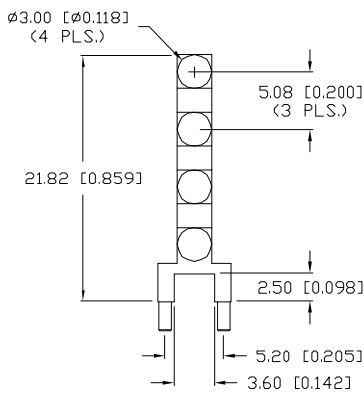

UNCONTROLLED DOCUMENT

PART NUMBER		REV.
LPF-C014301S		A
REV.	E.C.N. NUMBER AND REVISION COMMENTS	DATE
A	E.C.N. #11000.	6.10.03

*UNLESS OTHERWISE SPECIFIED TOLERANCES PER DECIMAL PRECISION ARE: X=±1 (±0.039), X.X=±0.5 (±0.020), X.XX=±0.25 (±0.010), X.XXX=±0.127 (±0.005). LEAD SIZE=±0.05 (±0.002), LEAD LENGTH=±0.75 (±0.030). MIN.=^{+DECIMAL PRECISION}-0.00 MAX.=^{+0.00}-DECIMAL PRECISION

UNCONTROLLED DOCUMENT

REV.	PART NUMBER	<p>CONFIDENTIAL INFORMATION</p> <p>THE INFORMATION CONTAINED IN THIS DOCUMENT IS THE PROPERTY OF LUMEX INC. EXCEPT AS SPECIFICALLY AUTHORIZED IN WRITING BY LUMEX INC., THE HOLDER OF THIS DOCUMENT SHALL KEEP ALL INFORMATION CONTAINED HEREIN CONFIDENTIAL AND SHALL PROTECT SAME IN WHOLE OR IN PART FROM DISCLOSURE AND DISSEMINATION TO ALL THIRD PARTIES.</p> <p>RELIABILITY NOTE</p> <p>OUR MANY YEARS OF EXPERIENCE DATA ACCUMULATION INDICATE THAT SOLDER HEAT IS A MAJOR CAUSE OF EARLY AND FUTURE FAILURE. PLEASE PAY ATTENTION TO YOUR SOLDERING PROCESS.</p>	<p>290 E. HELEN ROAD PALATINE, IL 60067-6976 PHONE: +1.847.359.2790 US WEB: www.lumex.com TW WEB: www.lumex.com.tw</p>
A	LPF-C014301S		
4 HIGH, RIGHT ANGLE LIGHT PIPE, 3mm ROUND LENS.		<p>DRAWN BY: BC</p> <p>CHECKED BY:</p> <p>APPROVED BY:</p>	<p>DATE: 8.13.02</p> <p>PAGE: 1 OF 1</p> <p>SCALE: N/A</p>