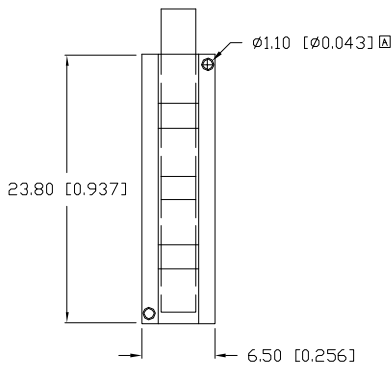

UNCONTROLLED DOCUMENT

PART NUMBER		REV.
LPF-C014301S		A
REV.	E.C.N. NUMBER AND REVISION COMMENTS	DATE
A	E.C.N. #11000.	6.10.03

*UNLESS OTHERWISE SPECIFIED TOLERANCES PER DECIMAL PRECISION ARE: X=±1 (±0.039), X.X=±0.5 (±0.020), X.XX=±0.25 (±0.010), X.XXX=±0.127 (±0.005). LEAD SIZE=±0.05 (±0.002), LEAD LENGTH=±0.75 (±0.030). MIN.=^{+DECIMAL PRECISION}-0.00 MAX.=^{+0.00}-DECIMAL PRECISION

UNCONTROLLED DOCUMENT

REV.	PART NUMBER	<p>CONFIDENTIAL INFORMATION</p> <p>THE INFORMATION CONTAINED IN THIS DOCUMENT IS THE PROPERTY OF LUMEX INC. EXCEPT AS SPECIFICALLY AUTHORIZED IN WRITING BY LUMEX INC., THE HOLDER OF THIS DOCUMENT SHALL KEEP ALL INFORMATION CONTAINED HEREIN CONFIDENTIAL AND SHALL PROTECT SAME IN WHOLE OR IN PART FROM DISCLOSURE AND DISSEMINATION TO ALL THIRD PARTIES.</p> <p>RELIABILITY NOTE</p> <p>OUR MANY YEARS OF EXPERIENCE DATA ACCUMULATION INDICATE THAT SOLDER HEAT IS A MAJOR CAUSE OF EARLY AND FUTURE FAILURE. PLEASE PAY ATTENTION TO YOUR SOLDERING PROCESS.</p>	<p>290 E. HELEN ROAD PALATINE, IL 60067-6976 PHONE: +1.847.359.2790 US WEB: www.lumex.com TW WEB: www.lumex.com.tw</p>
A	LPF-C014301S		
4 HIGH, RIGHT ANGLE LIGHT PIPE, 3mm ROUND LENS.		<p>DRAWN BY: BC</p> <p>CHECKED BY:</p> <p>APPROVED BY:</p>	<p>DATE: 8.13.02</p> <p>PAGE: 1 OF 1</p> <p>SCALE: N/A</p>