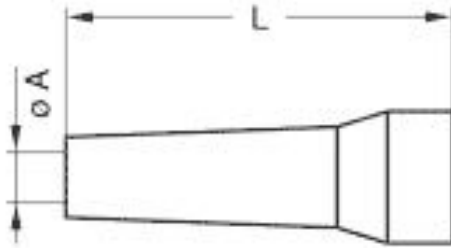

SUMMARY

Wires

Low	0
High	0
Coax	0
Triax	0
Quad	0
Fiber	0
Fluidic	0

Series	0B
Termination type	No contacts / Accessory
IP rating	0
Cable Ø	3.00 - 3.40 mm
Matching parts	xxx

Download

[Request a quote](#)

[Catalog](#)

TECHNICAL DETAILS

Mechanics

Shell Style/Model	GMA*: Bend relief Green
Keying	No keying
Housing Material	Silicone elastomer VMQ
Cable Fixing	∅ 3 - 3.4 mm
Variant	V : Green

Performance

Configuration
Insulator
Rated Current

Others

Temp (min / max): -60°C / +200°C
Temperature range in water steam: +140°C
IP Rating: 0

DRAWINGS

Draws

Dimensions

RECOMMENDED BY LEMO

Tools

None