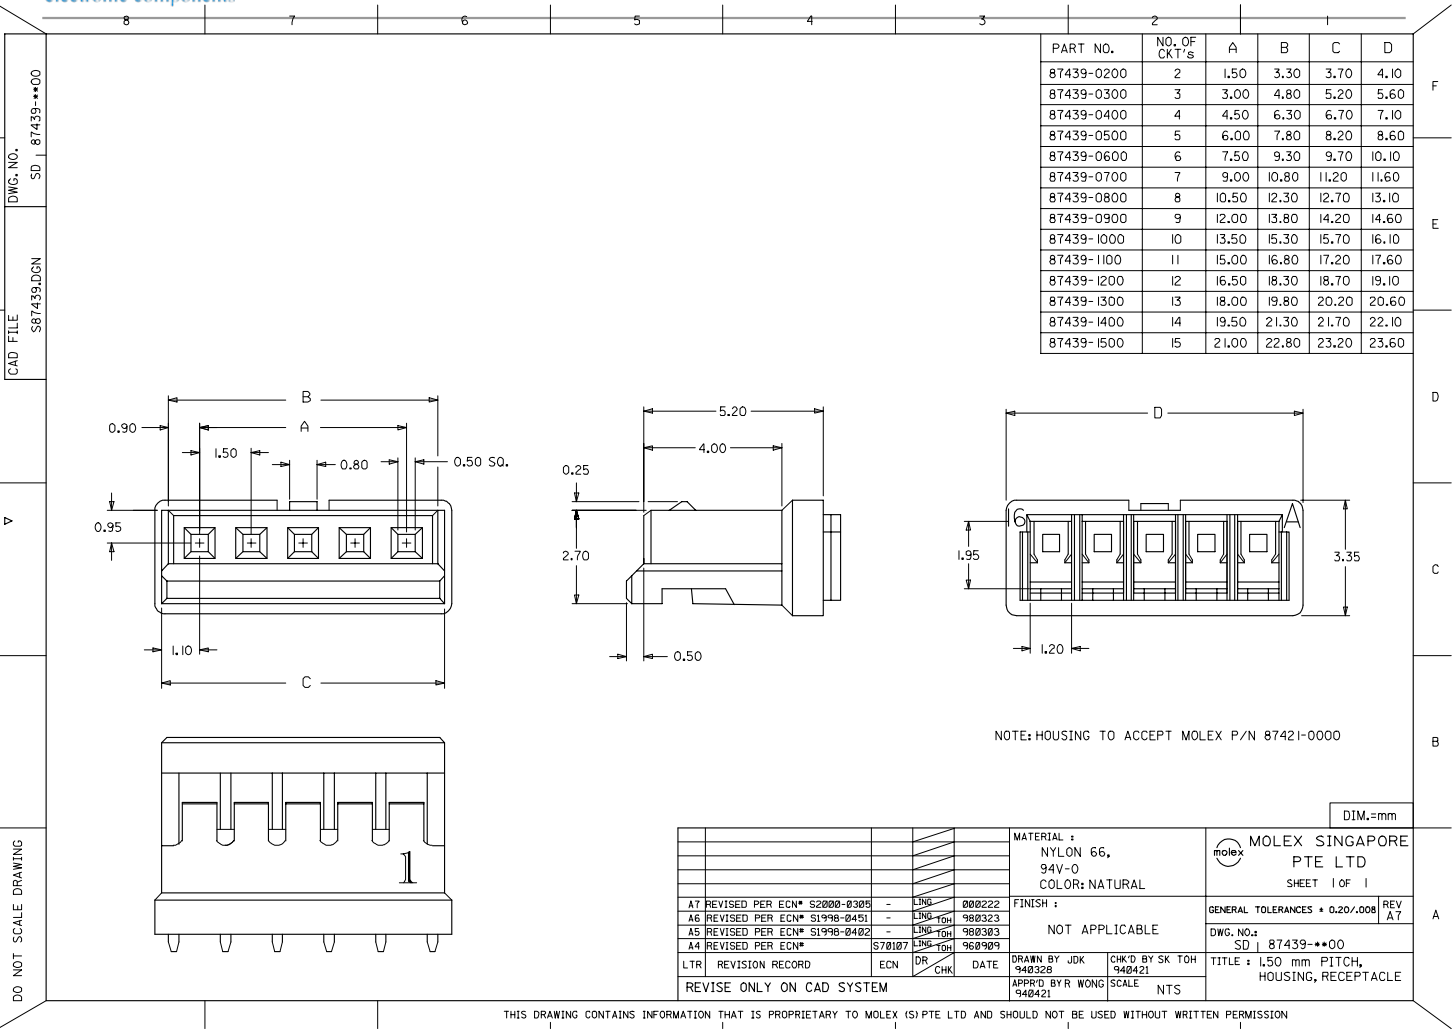

DWG. NO. SD 87439-000

CAD FILE S87439.DGN

V

DO NOT SCALE DRAWING

THIS DRAWING CONTAINS INFORMATION THAT IS PROPRIETARY TO MOLEX (S) PTE LTD AND SHOULD NOT BE USED WITHOUT WRITTEN PERMISSION