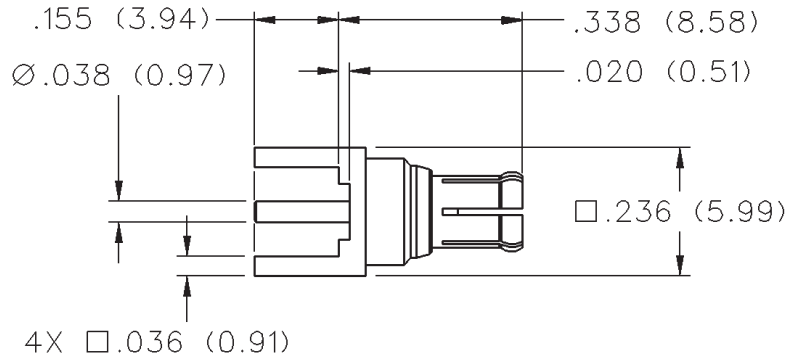

MCX 50 Ohm Straight Plug Receptacle

INCHES (MILLIMETERS)
CUSTOMER DRAWINGS AVAILABLE UPON REQUEST

GOLD PLATED	NICKEL PLATED
133-3801-201	133-3801-206

Mounting hole layout