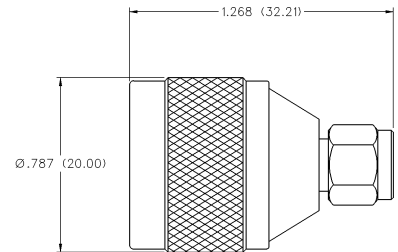

INCHES (MILLIMETERS)
CUSTOMER DRAWINGS AVAILABLE UPON REQUEST

Between Series Adapters N Plug to SMA Plug

CP-AD817